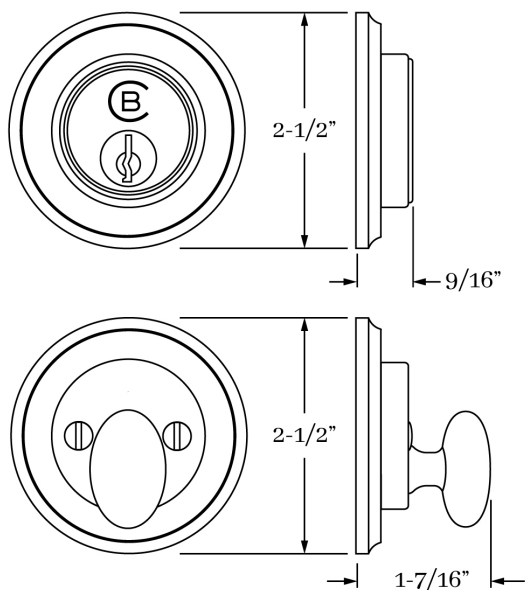

CLASSIC BRASS

JAMESTOWN, NEW YORK