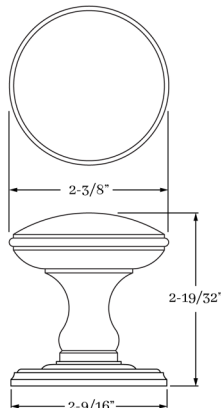

- 14780 Knob Only 2-3/8"
- 14080 Rose Only 2"
- 14090 Rose Only 2-9/16"

MATERIALS

Solid Brass

HOW TO ORDER

1. Specify application.
2. Specify if pre-drilled adapters are required (part #9749).
3. Specify finish. If split finish is required, please indicate exterior/interior.
4. Specify door thickness. Standard thickness is 1-3/8".
5. Specify backset.
 - standard is 2-3/8" for tubular.
 - standard is 2-1/2" for mortise.
6. Specify hand of door - RH/LH for mortise applications.

SET COMPONENTS

Knob Set - PASSAGE includes two rosettes (passage), two knobs, passage latch K x K (2-3/8" backset), full lip strike, latch faceplate, 4" straight spindle (8mm), two rosette mount plates, two rosette mount plate hubs, dust box and mounting hardware. NOTE: if required, order pre-drilled adapter (part #9749) separately.

Knob Set - PRIVACY includes two rosettes (privacy), two knobs, privacy latch K x K (2-3/8" backset), full lip strike, latch faceplate, 4" swivel spindle (8mm), two rosette mount plates, two rosette mount plate hubs, privacy pin, dust box and mounting hardware. NOTE: if required, order pre-drilled adapter (part #9749) separately.

Knob Set - FULL DUMMY includes two rosettes, two knobs, 4" straight spindle (8mm), two dummy rosette mount plates, two rosette mount plate hubs and mounting hardware.

Knob Set - HALF DUMMY includes rosette, knob, dummy mount spindle, rosette mount plate hub and mounting hardware.