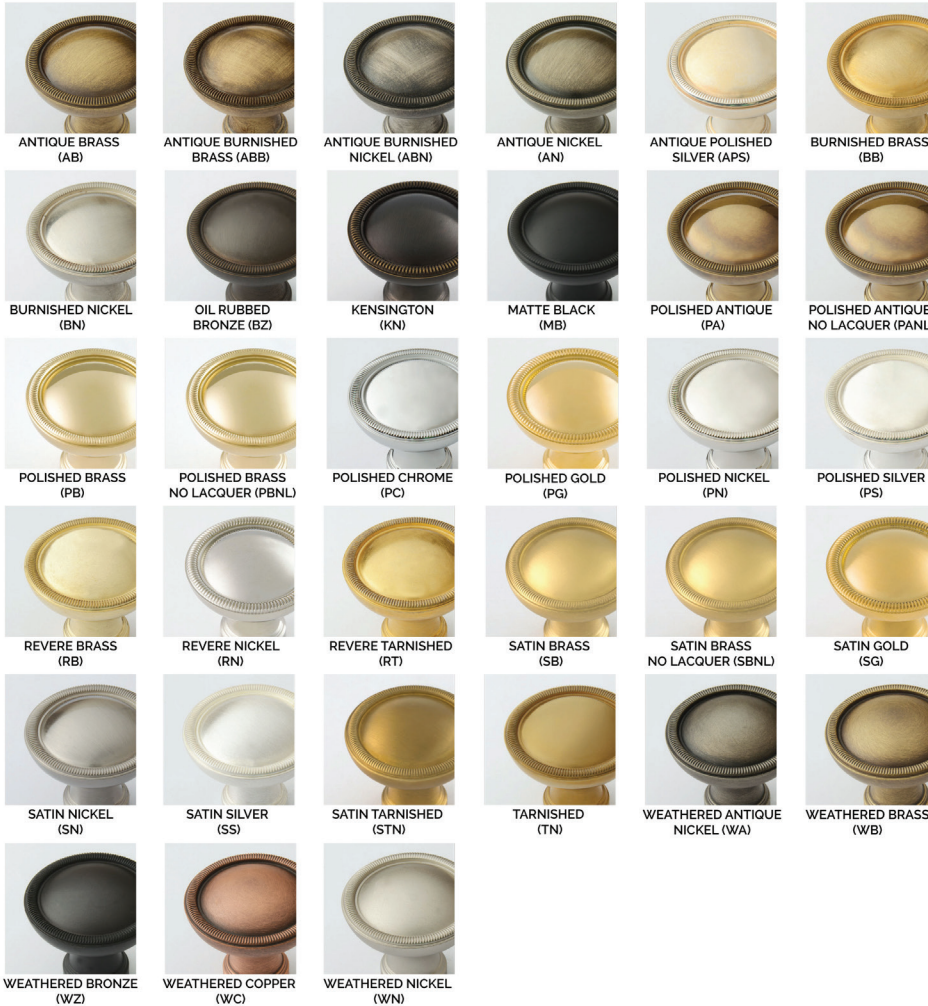

CLASSIC BRASS

JAMESTOWN, NEW YORK

SIGNATURE FINISHES

SOLID BRASS FINISHES

LEVEL 1

Antique Brass (AB)
Antique Burnished Brass (ABB)
Antique Revere Brass (ARB)
Burnished Brass (BB)
Oil Rubbed Bronze (BZ)
Kensington (KN)
Polished Antique (PA)
Polished Antique — No Lacquer (PANL)
Polished Brass (PB)
Polished Brass — No Lacquer (PBNL)
Revere Brass (RB)
Revere Tarnished (RT)
Satin Brass (SB)
Satin Brass — No Lacquer (SBNL)
Tarnished (TN)
Weathered Brass (WB)
Weathered Bronze (WZ)

LEVEL 2

Antique Burnished Nickel (ABN)
Antique Revere Nickel (ARN)
Antique Nickel (AN)
Burnished Nickel (BN)
Matte Black (MB)
Polished Chrome (PC)
Polished Nickel (PN)
Revere Nickel (RN)
Satin Nickel (SN)
Weathered Antique Nickel (WA)
Weathered Copper (WC)
Weathered Nickel (WN)

LEVEL 3

Antique Polished Silver (APS)
Antique Revere Silver (ARS)
Polished Silver (PS)
Revere Silver (RS)
Satin Silver (SS)

PRICE ON REQUEST

Polished Gold (PG)
Satin Gold (SG)

Custom finishes available on request.