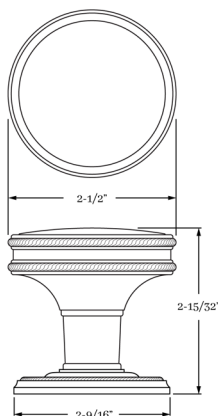

- 14760 Double Rope Knob Only 2-1/2"
- 14081 Double Rope Rose Only 2"
- 14091 Double Rope Rose Only 2-9/16"

MATERIALS

Solid Brass

HOW TO ORDER

1. Specify application.
2. Specify if pre-drilled adapters are required (part #9749).
3. Specify finish. If split finish is required, please indicate exterior/interior.
4. Specify door thickness. Standard thickness is 1-3/8".
5. Specify backset.
 - standard is 2-3/8" for tubular.
 - standard is 2-1/2" for mortise.
6. Specify hand of door - RH/LH for mortise applications.

REMEMBER

1. Specify pre-drilled adapter (#9749) for 2-1/8" pre-drilled doors, which requires the large rose.
2. Specify interior mortise lock for quality installations.
3. All knobs and levers are interchangeable.
4. FULL LIP strikes are standard. Specify SUB "T" strike, if required.
5. Standard backset is 2-3/8" for tubular. If required, specify 2-3/4". Standard backset is 2-1/2" for mortise. If required, specify 2-3/4".
6. A door thickness than 1-3/4" will require #9900 thick door kit for mortise application.
7. Combination strike and faceplate available for sectional tubular privacy function.

SET COMPONENTS

Knob Set - PASSAGE includes two rosettes (passage), two knobs, passage latch K x K (2-3/8" backset), full lip strike, latch faceplate, 4" straight spindle (8mm), two rosette mount plates, two rosette mount plate hubs, dust box and mounting hardware. NOTE: if required, order pre-drilled adapter (part #9749) separately.

Knob Set - PRIVACY includes two rosettes (privacy), two knobs, privacy latch K x K (2-3/8" backset), full lip strike, latch faceplate, 4" swivel spindle (8mm), two rosette mount plates, two rosette mount plate hubs, privacy pin, dust box and mounting hardware. NOTE: if required, order pre-drilled adapter (part #9749) separately.