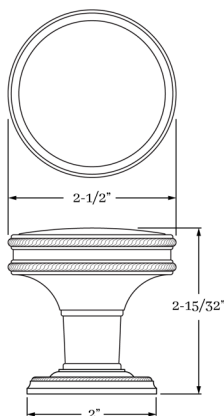

- 14760 Double Rope Knob Only 2-1/2"
- 14081 Double Rope Rose Only 2"
- 14091 Double Rope Rose Only 2-9/16"

MATERIALS

Solid Brass

HOW TO ORDER

1. Specify application.
2. Specify if pre-drilled adapters are required (part #9749).
3. Specify finish. If split finish is required, please indicate exterior/interior.
4. Specify door thickness. Standard thickness is 1-3/8".
5. Specify backset.
 - standard is 2-3/8" for tubular.
 - standard is 2-1/2" for mortise.
6. Specify hand of door - RH/LH for mortise applications.

REMEMBER

1. Specify pre-drilled adapter (#9749) for 2-1/8" pre-drilled doors, which requires the large rose.
2. Specify interior mortise lock for quality installations.
3. All knobs and levers are interchangeable.
4. FULL LIP strikes are standard. Specify SUB "T" strike, if required.
5. Standard backset is 2-3/8" for tubular. If required, specify 2-3/4". Standard backset is 2-1/2" for mortise. If required, specify 2-3/4".
6. A door thickness than 1-3/4" will require #9900 thick door kit for mortise application.
7. Combination strike and faceplate available for sectional tubular privacy function.

SET COMPONENTS

Knob Set - PASSAGE includes two rosettes (passage), two knobs, passage latch K x K (2-3/8" backset), full lip strike, latch faceplate, 4" straight spindle (8mm), two rosette mount plates, two rosette mount plate hubs, dust box and mounting hardware. NOTE: if required, order pre-drilled adapter (part #9749) separately.

Knob Set - PRIVACY includes two rosettes (privacy), two knobs, privacy latch K x K (2-3/8" backset), full lip strike, latch faceplate, 4" swivel spindle (8mm), two rosette mount plates, two rosette mount plate hubs, privacy pin, dust box and mounting hardware. NOTE: if required, order pre-drilled adapter (part #9749) separately.