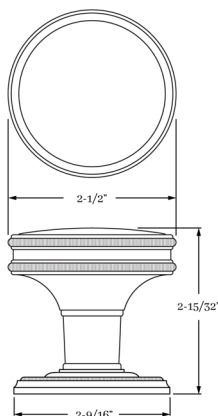

- 14748 Double Coin Knob Mortise Set - PASSAGE
- 14749 Double Coin Knob Mortise Set - PRIVACY

2-9/16" ROSE SETS

- 14751 Double Coin Knob Set - PASSAGE
- 14752 Double Coin Knob Set - PRIVACY
- 14753 Double Coin Knob Set - SECTIONAL PRIVACY
- 14754 Double Coin Knob Set - FULL DUMMY
- 14755 Double Coin Knob Set - HALF DUMMY

- 14740 Double Coin Knob Only 2-1/2"
- 14082 Double Coin Rose Only 2"
- 14092 Double Coin Rose Only 2-9/16"

MATERIALS

Solid Brass

HOW TO ORDER

1. Specify application.
2. Specify if pre-drilled adapters are required (part #9749).
3. Specify finish. If split finish is required, please indicate exterior/interior.
4. Specify door thickness. Standard thickness is 1-3/8".
5. Specify backset.
  - standard is 2-3/8" for tubular.
  - standard is 2-1/2" for mortise.
6. Specify hand of door - RH/LH for mortise applications.

REMEMBER

1. Specify pre-drilled adapter (#9749) for 2-1/8" pre-drilled doors, which requires the large rose.
2. Specify interior mortise lock for quality installations.
3. All knobs and levers are interchangeable.
4. FULL LIP strikes are standard. Specify SUB "T" strike, if required.
5. Standard backset is 2-3/8" for tubular. If required, specify 2-3/4". Standard backset is 2-1/2" for mortise. If required, specify 2-3/4".
6. A door thickness than 1-3/4" will require #9900 thick door kit for mortise application.
7. Combination strike and faceplate available for sectional tubular privacy function.

SET COMPONENTS

Knob Set - PASSAGE includes two rosettes (passage), two knobs, passage latch K x K (2-3/8" backset), full lip strike, latch faceplate, 4" straight spindle (8mm), two rosette mount plates, two rosette mount plate hubs, dust box and mounting hardware. NOTE: if required, order pre-drilled adapter (part #9749) separately.

Knob Set - PRIVACY includes two rosettes (privacy), two knobs, privacy latch K x K (2-3/8" backset), full lip strike, latch faceplate, 4" swivel spindle (8mm), two rosette mount plates, two rosette mount plate hubs, privacy pin, dust box and mounting hardware. NOTE: if required, order pre-drilled adapter (part #9749) separately.

Knob Set - FULL DUMMY includes two rosettes, two knobs, 4" straight spindle (8mm), two dummy rosette mount plates, two rosette mount plate hubs and mounting hardware.

Knob Set - HALF DUMMY includes rosette, knob, dummy mount spindle, rosette mount plate hub and mounting hardware.

Knob Mortise Set - PASSAGE includes two rosettes, two knobs, 4" straight spindle (8mm), Accurate 9825 K x K interior mortise lock (2-1/2" backset), strike, faceplate, dust box and mounting hardware.

Knob Mortise Set - PRIVACY includes two rosettes, two knobs, turnpiece and backplate, emergency egress trim, 4" straight spindle (8mm), Accurate 9839 K x K interior mortise lock (2-1/2" backset), strike, faceplate, dust box and mounting hardware.