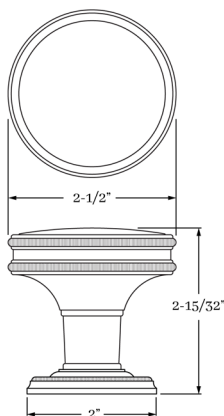

- 14748 Double Coin Knob Mortise Set - PASSAGE
- 14749 Double Coin Knob Mortise Set - PRIVACY

2-9/16" ROSE SETS

- 14751 Double Coin Knob Set - PASSAGE
- 14752 Double Coin Knob Set - PRIVACY
- 14753 Double Coin Knob Set - SECTIONAL PRIVACY
- 14754 Double Coin Knob Set - FULL DUMMY
- 14755 Double Coin Knob Set - HALF DUMMY

- 14740 Double Coin Knob Only 2-1/2"
- 14082 Double Coin Rose Only 2"
- 14092 Double Coin Rose Only 2-9/16"

MATERIALS

Solid Brass

HOW TO ORDER

1. Specify application.
2. Specify if pre-drilled adapters are required (part #9749).
3. Specify finish. If split finish is required, please indicate exterior/interior.
4. Specify door thickness. Standard thickness is 1-3/8".
5. Specify backset.
  - standard is 2-3/8" for tubular.
  - standard is 2-1/2" for mortise.
6. Specify hand of door - RH/LH for mortise applications.

REMEMBER

1. Specify pre-drilled adapter (#9749) for 2-1/8" pre-drilled doors, which requires the large rose.
2. Specify interior mortise lock for quality installations.
3. All knobs and levers are interchangeable.
4. FULL LIP strikes are standard. Specify SUB "T" strike, if required.
5. Standard backset is 2-3/8" for tubular. If required, specify 2-3/4". Standard backset is 2-1/2" for mortise. If required, specify 2-3/4".
6. A door thickness than 1-3/4" will require #9900 thick door kit for mortise application.
7. Combination strike and faceplate available for sectional tubular privacy function.

SET COMPONENTS

Knob Set - PASSAGE includes two rosettes (passage), two knobs, passage latch K x K (2-3/8" backset), full lip strike, latch faceplate, 4" straight spindle (8mm), two rosette mount plates, two rosette mount plate hubs, dust box and mounting hardware. NOTE: if required, order pre-drilled adapter (part #9749) separately.

Knob Set - PRIVACY includes two rosettes (privacy), two knobs, privacy latch K x K (2-3/8" backset), full lip strike, latch faceplate, 4" swivel spindle (8mm), two rosette mount plates, two rosette mount plate hubs, privacy pin, dust box and mounting hardware. NOTE: if required, order pre-drilled adapter (part #9749) separately.

Knob Set - FULL DUMMY includes two rosettes, two knobs, 4" straight spindle (8mm), two dummy rosette mount plates, two rosette mount plate hubs and mounting hardware.

Knob Set - HALF DUMMY includes rosette, knob, dummy mount spindle, rosette mount plate hub and mounting hardware.

Knob Mortise Set - PASSAGE includes two rosettes, two knobs, 4" straight spindle (8mm), Accurate 9825 K x K interior mortise lock (2-1/2" backset), strike, faceplate, dust box and mounting hardware.

Knob Mortise Set - PRIVACY includes two rosettes, two knobs, turnpiece and backplate, emergency egress trim, 4" straight spindle (8mm), Accurate 9839 K x K interior mortise lock (2-1/2" backset), strike, faceplate, dust box and mounting hardware.