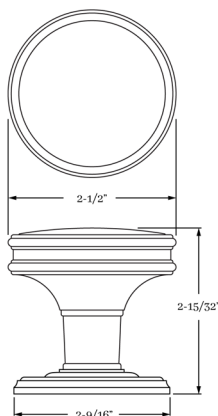

- 14728 Knob Mortise Set - PASSAGE
- 14729 Knob Mortise Set - PRIVACY

2-9/16" ROSE SETS

- 14731 Knob Set - PASSAGE
- 14732 Knob Set - PRIVACY
- 14733 Knob Set - SECTIONAL PRIVACY
- 14734 Knob Set - FULL DUMMY
- 14735 Knob Set - HALF DUMMY

- 14720 Knob Only 2-1/2"
- 14080 Rose Only 2"
- 14090 Rose Only 2-9/16"

MATERIALS

Solid Brass

HOW TO ORDER

1. Specify application.
2. Specify if pre-drilled adapters are required (part #9749).
3. Specify finish. If split finish is required, please indicate exterior/interior.
4. Specify door thickness. Standard thickness is 1-3/8".
5. Specify backset.
  - standard is 2-3/8" for tubular.
  - standard is 2-1/2" for mortise.
6. Specify hand of door - RH/LH for mortise applications.

REMEMBER

1. Specify pre-drilled adapter (#9749) for 2-1/8" pre-drilled doors, which requires the large rose.
2. Specify interior mortise lock for quality installations.
3. All knobs and levers are interchangeable.
4. FULL LIP strikes are standard. Specify SUB "T" strike, if required.
5. Standard backset is 2-3/8" for tubular. If required, specify 2-3/4". Standard backset is 2-1/2" for mortise. If required, specify 2-3/4".
6. A door thickness than 1-3/4" will require #9900 thick door kit for mortise application.
7. Combination strike and faceplate available for sectional tubular privacy function.

SET COMPONENTS

Knob Set - PASSAGE includes two rosettes (passage), two knobs, passage latch K x K (2-3/8" backset), full lip strike, latch faceplate, 4" straight spindle (8mm), two rosette mount plates, two rosette mount plate hubs, dust box and mounting hardware. NOTE: if required, order pre-drilled adapter (part #9749) separately.

Knob Set - PRIVACY includes two rosettes (privacy), two knobs, privacy latch K x K (2-3/8" backset), full lip strike, latch faceplate, 4" swivel spindle (8mm), two rosette mount plates, two rosette mount plate hubs, privacy pin, dust box and mounting hardware. NOTE: if required, order pre-drilled adapter (part #9749) separately.

Knob Set - FULL DUMMY includes two rosettes, two knobs, 4" straight spindle (8mm), two dummy rosette mount plates, two rosette mount plate hubs and mounting hardware.

Knob Set - HALF DUMMY includes rosette, knob, dummy mount spindle, rosette mount plate hub and mounting hardware.

Knob Mortise Set - PASSAGE includes two rosettes, two knobs, 4" straight spindle (8mm), Accurate 9825 K x K interior mortise lock (2-1/2" backset), strike, faceplate, dust box and mounting hardware.

Knob Mortise Set - PRIVACY includes two rosettes, two knobs, turnpiece and backplate, emergency egress trim, 4" straight spindle (8mm), Accurate 9839 K x K interior mortise lock (2-1/2" backset), strike, faceplate, dust box and mounting hardware.

CLASSIC BRASS

JAMESTOWN, NEW YORK