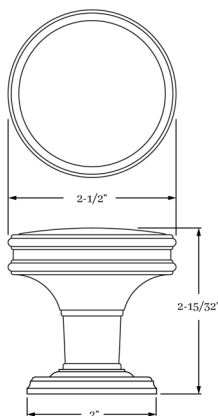

- 14720 Knob Only 2-1/2"
- 14080 Rose Only 2"
- 14090 Rose Only 2-9/16"

MATERIALS

Solid Brass

HOW TO ORDER

1. Specify application.
2. Specify if pre-drilled adapters are required (part #9749).
3. Specify finish. If split finish is required, please indicate exterior/interior.
4. Specify door thickness. Standard thickness is 1-3/8".
5. Specify backset.
 - standard is 2-3/8" for tubular.
 - standard is 2-1/2" for mortise.
6. Specify hand of door - RH/LH for mortise applications.

SET COMPONENTS

Knob Set - PASSAGE includes two rosettes (passage), two knobs, passage latch K x K (2-3/8" backset), full lip strike, latch faceplate, 4" straight spindle (8mm), two rosette mount plates, two rosette mount plate hubs, dust box and mounting hardware. NOTE: if required, order pre-drilled adapter (part #9749) separately.

Knob Set - PRIVACY includes two rosettes (privacy), two knobs, privacy latch K x K (2-3/8" backset), full lip strike, latch faceplate, 4" swivel spindle (8mm), two rosette mount plates, two rosette mount plate hubs, privacy pin, dust box and mounting hardware. NOTE: if required, order pre-drilled adapter (part #9749) separately.

Knob Set - FULL DUMMY includes two rosettes, two knobs, 4" straight spindle (8mm), two dummy rosette mount plates, two rosette mount plate hubs and mounting hardware.

Knob Set - HALF DUMMY includes rosette, knob, dummy mount spindle, rosette mount plate hub and mounting hardware.