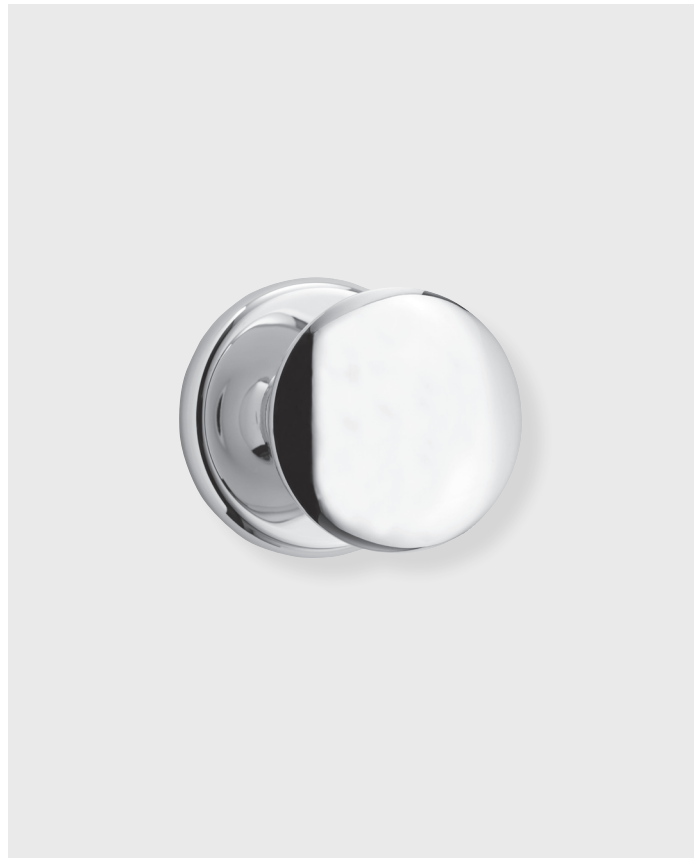

14713 Knob Set - SECTIONAL PRIVACY

14714 Knob Set - FULL DUMMY

14715 Knob Set - HALF DUMMY

14700 Knob Only 2-1/4"

14087 Rose Only 2"

14096 Rose Only 2-9/16"

MATERIALS

Solid Brass

REMEMBER

1. Specify pre-drilled adapter (#9749) for 2-1/8" pre-drilled doors, which requires the large rose.
2. Specify interior mortise lock for quality installations.
3. All knobs and levers are interchangeable.
4. FULL LIP strikes are standard. Specify SUB "T" strike, if required.
5. Standard backset is 2-3/8" for tubular. If required, specify 2-3/4". Standard backset is 2-1/2" for mortise. If required, specify 2-3/4".
6. A door thickness than 1-3/4" will require #9900 thick door kit for mortise application.
7. Combination strike and faceplate available for sectional tubular privacy function.

SET COMPONENTS

Knob Set - PASSAGE includes two rosettes (passage), two knobs, passage latch K x K (2-3/8" backset), full lip strike, latch faceplate, 4" straight spindle (8mm), two rosette mount plates, two rosette mount plate hubs, dust box and mounting hardware. NOTE: if required, order pre-drilled adapter (part #9749) separately.

Knob Set - PRIVACY includes two rosettes (privacy), two knobs, privacy latch K x K (2-3/8" backset), full lip strike, latch faceplate, 4" swivel spindle (8mm), two rosette mount plates, two rosette mount plate hubs, privacy pin, dust box and mounting hardware. NOTE: if required, order pre-drilled adapter (part #9749) separately.