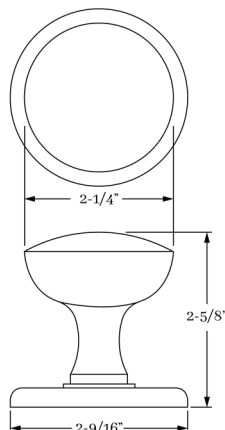

14713 Knob Set - SECTIONAL PRIVACY

14714 Knob Set - FULL DUMMY

14715 Knob Set - HALF DUMMY

14700 Knob Only 2-1/4"

14087 Rose Only 2"

14096 Rose Only 2-9/16"

MATERIALS

Solid Brass

HOW TO ORDER

1. Specify application.
2. Specify if pre-drilled adapters are required (part #9749).
3. Specify finish. If split finish is required, please indicate exterior/interior.
4. Specify door thickness. Standard thickness is 1-3/8".
5. Specify backset.
 - standard is 2-3/8" for tubular.
 - standard is 2-1/2" for mortise.
6. Specify hand of door - RH/LH for mortise applications.

SET COMPONENTS

Knob Set - PASSAGE includes two rosettes (passage), two knobs, passage latch K x K (2-3/8" backset), full lip strike, latch faceplate, 4" straight spindle (8mm), two rosette mount plates, two rosette mount plate hubs, dust box and mounting hardware. NOTE: if required, order pre-drilled adapter (part #9749) separately.

Knob Set - PRIVACY includes two rosettes (privacy), two knobs, privacy latch K x K (2-3/8" backset), full lip strike, latch faceplate, 4" swivel spindle (8mm), two rosette mount plates, two rosette mount plate hubs, privacy pin, dust box and mounting hardware. NOTE: if required, order pre-drilled adapter (part #9749) separately.