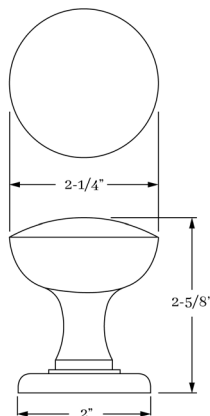

14713 Knob Set - SECTIONAL PRIVACY

14714 Knob Set - FULL DUMMY

14715 Knob Set - HALF DUMMY

14700 Knob Only 2-1/4"

14087 Rose Only 2"

14096 Rose Only 2-9/16"

MATERIALS

Solid Brass

HOW TO ORDER

1. Specify application.
2. Specify if pre-drilled adapters are required (part #9749).
3. Specify finish. If split finish is required, please indicate exterior/interior.
4. Specify door thickness. Standard thickness is 1-3/8".
5. Specify backset.
 - standard is 2-3/8" for tubular.
 - standard is 2-1/2" for mortise.
6. Specify hand of door - RH/LH for mortise applications.

SET COMPONENTS

Knob Set - PASSAGE includes two rosettes (passage), two knobs, passage latch K x K (2-3/8" backset), full lip strike, latch faceplate, 4" straight spindle (8mm), two rosette mount plates, two rosette mount plate hubs, dust box and mounting hardware. NOTE: if required, order pre-drilled adapter (part #9749) separately.