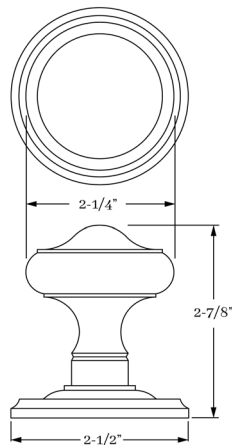

- 14680 Knob Only 2-1/4"
- 14687 Rose Only 2"
- 14696 Rose Only 2-1/2"

MATERIALS

Solid Brass

HOW TO ORDER

1. Specify application.
2. Specify if pre-drilled adapters are required (part #9749).
3. Specify finish. If split finish is required, please indicate exterior/interior.
4. Specify door thickness. Standard thickness is 1-3/8".
5. Specify backset.
 - standard is 2-3/8" for tubular.
 - standard is 2-1/2" for mortise.
6. Specify hand of door - RH/LH for mortise applications.

REMEMBER

1. Specify pre-drilled adapter (#9749) for 2-1/8" pre-drilled doors, which requires the large rose.
2. Specify interior mortise lock for quality installations.
3. All knobs and levers are interchangeable.
4. FULL LIP strikes are standard. Specify SUB "T" strike, if required.
5. Standard backset is 2-3/8" for tubular. If required, specify 2-3/4". Standard backset is 2-1/2" for mortise. If required, specify 2-3/4".
6. A door thickness than 1-3/4" will require #9900 thick door kit for mortise application.
7. Combination strike and faceplate available for sectional tubular privacy function.

SET COMPONENTS

Knob Set - PASSAGE includes two rosettes (passage), two knobs, passage latch K x K (2-3/8" backset), full lip strike, latch faceplate, 4" straight spindle (8mm), two rosette mount plates, two rosette mount plate hubs, dust box and mounting hardware. NOTE: if required, order pre-drilled adapter (part #9749) separately.

Knob Set - PRIVACY includes two rosettes (privacy), two knobs, privacy latch K x K (2-3/8" backset), full lip strike, latch faceplate, 4" swivel spindle (8mm), two rosette mount plates, two rosette mount plate hubs, privacy pin, dust box and mounting hardware. NOTE: if required, order pre-drilled adapter (part #9749) separately.