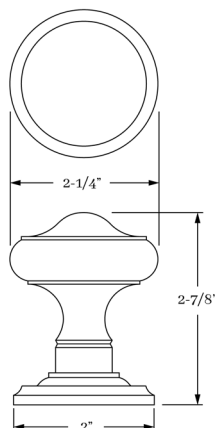

## 2-1/2" ROSE SETS

- 14691 Knob Set - PASSAGE
- 14692 Knob Set - PRIVACY
- 14693 Knob Set - SECTIONAL PRIVACY
- 14694 Knob Set - FULL DUMMY
- 14695 Knob Set - HALF DUMMY

- 14680 Knob Only 2-1/4"
- 14687 Rose Only 2"
- 14696 Rose Only 2-1/2"

## HOW TO ORDER

1. Specify application.
2. Specify if pre-drilled adapters are required (part #9749).
3. Specify finish. If split finish is required, please indicate exterior/interior.
4. Specify door thickness. Standard thickness is 1-3/8".
5. Specify backset.
  - standard is 2-3/8" for tubular.
  - standard is 2-1/2" for mortise.
6. Specify hand of door - RH/LH for mortise applications.

## SET COMPONENTS

**Knob Set - PASSAGE** includes two rosettes (passage), two knobs, passage latch K x K (2-3/8" backset), full lip strike, latch faceplate, 4" straight spindle (8mm), two rosette mount plates, two rosette mount plate hubs, dust box and mounting hardware. NOTE: if required, order pre-drilled adapter (part #9749) separately.