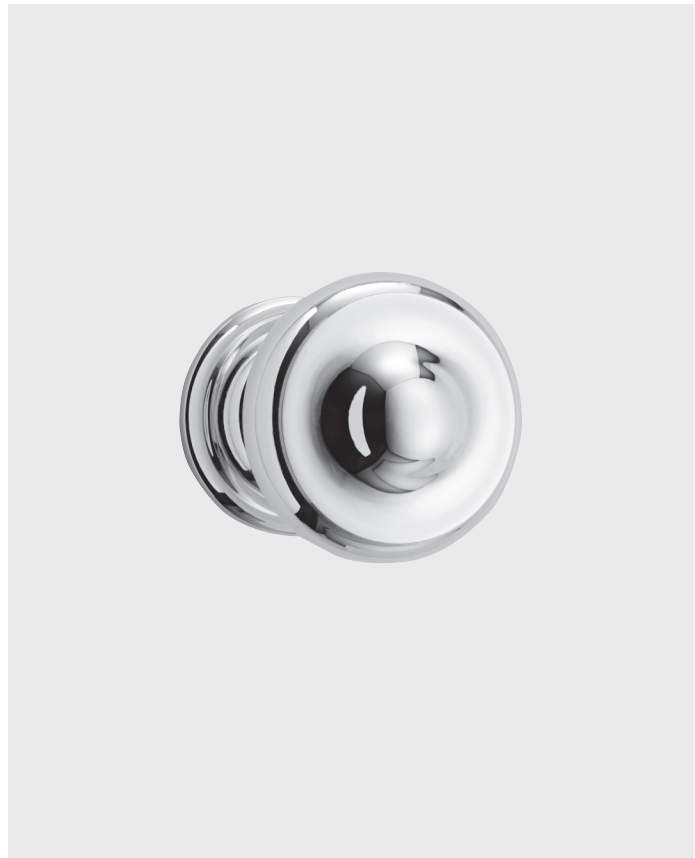

## 2-1/2" ROSE SETS

- 14691 Knob Set - PASSAGE
- 14692 Knob Set - PRIVACY
- 14693 Knob Set - SECTIONAL PRIVACY
- 14694 Knob Set - FULL DUMMY
- 14695 Knob Set - HALF DUMMY

- 14680 Knob Only 2-1/4"
- 14687 Rose Only 2"
- 14696 Rose Only 2-1/2"

## MATERIALS

Solid Brass

## SET COMPONENTS

**Knob Set - PASSAGE** includes two rosettes (passage), two knobs, passage latch K x K (2-3/8" backset), full lip strike, latch faceplate, 4" straight spindle (8mm), two rosette mount plates, two rosette mount plate hubs, dust box and mounting hardware. NOTE: if required, order pre-drilled adapter (part #9749) separately.

**Knob Set - PRIVACY** includes two rosettes (privacy), two knobs, privacy latch K x K (2-3/8" backset), full lip strike, latch faceplate, 4" swivel spindle (8mm), two rosette mount plates, two rosette mount plate hubs, privacy pin, dust box and mounting hardware. NOTE: if required, order pre-drilled adapter (part #9749) separately.