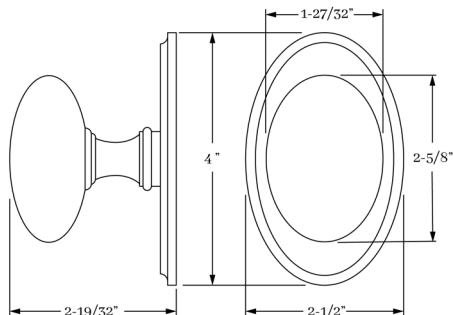

- 14660 Oval Knob Only 1-27/32" x 2-5/8"
- 14667 Oval Rose Only 2" x 3-9/32"
- 14677 Oval Rose Only 2-1/2" x 4"

MATERIALS

Solid Brass

HOW TO ORDER

1. Specify application.
2. Specify if pre-drilled adapters are required (part #9749).
3. Specify finish. If split finish is required, please indicate exterior/interior.
4. Specify door thickness. Standard thickness is 1-3/8".
5. Specify backset.
 - standard is 2-3/8" for tubular.
 - standard is 2-1/2" for mortise.
6. Specify hand of door - RH/LH for mortise applications.

REMEMBER

1. Specify pre-drilled adapter (#9749) for 2-1/8" pre-drilled doors, which requires the large rose.
2. Specify interior mortise lock for quality installations.
3. All knobs and levers are interchangeable.
4. FULL LIP strikes are standard. Specify SUB "T" strike, if required.
5. Standard backset is 2-3/8" for tubular. If required, specify 2-3/4". Standard backset is 2-1/2" for mortise. If required, specify 2-3/4".
6. A door thickness than 1-3/4" will require #9900 thick door kit for mortise application.
7. Combination strike and faceplate available for sectional tubular privacy function.

SET COMPONENTS

Knob Set - PASSAGE includes two rosettes (passage), two knobs, passage latch K x K (2-3/8" backset), full lip strike, latch faceplate, 4" straight spindle (8mm), two rosette mount plates, two rosette mount plate hubs, dust box and mounting hardware. NOTE: if required, order pre-drilled adapter (part #9749) separately.

Knob Set - PRIVACY includes two rosettes (privacy), two knobs, privacy latch K x K (2-3/8" backset), full lip strike, latch faceplate, 4" swivel spindle (8mm), two rosette mount plates, two rosette mount plate hubs, privacy pin, dust box and mounting hardware. NOTE: if required, order pre-drilled adapter (part #9749) separately.