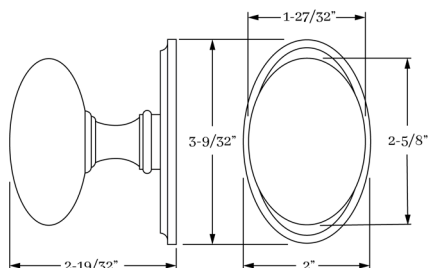

- 14660 Oval Knob Only 1-27/32" x 2-5/8"
- 14667 Oval Rose Only 2" x 3-9/32"
- 14677 Oval Rose Only 2-1/2" x 4"

MATERIALS

Solid Brass

HOW TO ORDER

1. Specify application.
2. Specify if pre-drilled adapters are required (part #9749).
3. Specify finish. If split finish is required, please indicate exterior/interior.
4. Specify door thickness. Standard thickness is 1-3/8".
5. Specify backset.
 - standard is 2-3/8" for tubular.
 - standard is 2-1/2" for mortise.
6. Specify hand of door - RH/LH for mortise applications.

REMEMBER

1. Specify pre-drilled adapter (#9749) for 2-1/8" pre-drilled doors, which requires the large rose.
2. Specify interior mortise lock for quality installations.
3. All knobs and levers are interchangeable.
4. FULL LIP strikes are standard. Specify SUB "T" strike, if required.
5. Standard backset is 2-3/8" for tubular. If required, specify 2-3/4". Standard backset is 2-1/2" for mortise. If required, specify 2-3/4".
6. A door thickness than 1-3/4" will require #9900 thick door kit for mortise application.
7. Combination strike and faceplate available for sectional tubular privacy function.

SET COMPONENTS

Knob Set - PASSAGE includes two rosettes (passage), two knobs, passage latch K x K (2-3/8" backset), full lip strike, latch faceplate, 4" straight spindle (8mm), two rosette mount plates, two rosette mount plate hubs, dust box and mounting hardware. NOTE: if required, order pre-drilled adapter (part #9749) separately.

Knob Set - PRIVACY includes two rosettes (privacy), two knobs, privacy latch K x K (2-3/8" backset), full lip strike, latch faceplate, 4" swivel spindle (8mm), two rosette mount plates, two rosette mount plate hubs, privacy pin, dust box and mounting hardware. NOTE: if required, order pre-drilled adapter (part #9749) separately.