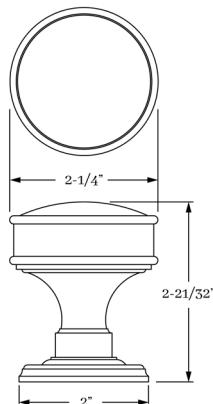

- 14600 Knob Only 2-1/4"
- 14080 Rose Only 2"
- 14090 Rose Only 2-9/16"

MATERIALS

Solid Brass

HOW TO ORDER

1. Specify application.
2. Specify if pre-drilled adapters are required (part #9749).
3. Specify finish. If split finish is required, please indicate exterior/interior.
4. Specify door thickness. Standard thickness is 1-3/8".
5. Specify backset.
 - standard is 2-3/8" for tubular.
 - standard is 2-1/2" for mortise.
6. Specify hand of door - RH/LH for mortise applications.

SET COMPONENTS

Knob Set - PASSAGE includes two rosettes (passage), two knobs, passage latch K x K (2-3/8" backset), full lip strike, latch faceplate, 4" straight spindle (8mm), two rosette mount plates, two rosette mount plate hubs, dust box and mounting hardware. NOTE: if required, order pre-drilled adapter (part #9749) separately.

Knob Set - PRIVACY includes two rosettes (privacy), two knobs, privacy latch K x K (2-3/8" backset), full lip strike, latch faceplate, 4" swivel spindle (8mm), two rosette mount plates, two rosette mount plate hubs, privacy pin, dust box and mounting hardware. NOTE: if required, order pre-drilled adapter (part #9749) separately.

Knob Set - FULL DUMMY includes two rosettes, two knobs, 4" straight spindle (8mm), two dummy rosette mount plates, two rosette mount plate hubs and mounting hardware.

Knob Set - HALF DUMMY includes rosette, knob, dummy mount spindle, rosette mount plate hub and mounting hardware.