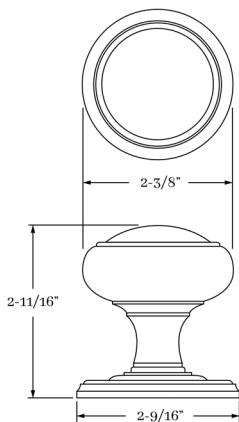

- 14460 Knob Only 2-3/8"
- 14080 Rose Only 2"
- 14090 Rose Only 2-9/16"

MATERIALS

Solid Brass

HOW TO ORDER

1. Specify application.
2. Specify if pre-drilled adapters are required (part #9749).
3. Specify finish. If split finish is required, please indicate exterior/interior.
4. Specify door thickness. Standard thickness is 1-3/8".
5. Specify backset.
 - standard is 2-3/8" for tubular.
 - standard is 2-1/2" for mortise.
6. Specify hand of door - RH/LH for mortise applications.

SET COMPONENTS

Knob Set - PASSAGE includes two rosettes (passage), two knobs, passage latch K x K (2-3/8" backset), full lip strike, latch faceplate, 4" straight spindle (8mm), two rosette mount plates, two rosette mount plate hubs, dust box and mounting hardware. NOTE: if required, order pre-drilled adapter (part #9749) separately.

Knob Set - PRIVACY includes two rosettes (privacy), two knobs, privacy latch K x K (2-3/8" backset), full lip strike, latch faceplate, 4" swivel spindle (8mm), two rosette mount plates, two rosette mount plate hubs, privacy pin, dust box and mounting hardware. NOTE: if required, order pre-drilled adapter (part #9749) separately.

Knob Set - FULL DUMMY includes two rosettes, two knobs, 4" straight spindle (8mm), two dummy rosette mount plates, two rosette mount plate hubs and mounting hardware.

Knob Set - HALF DUMMY includes rosette, knob, dummy mount spindle, rosette mount plate hub and mounting hardware.