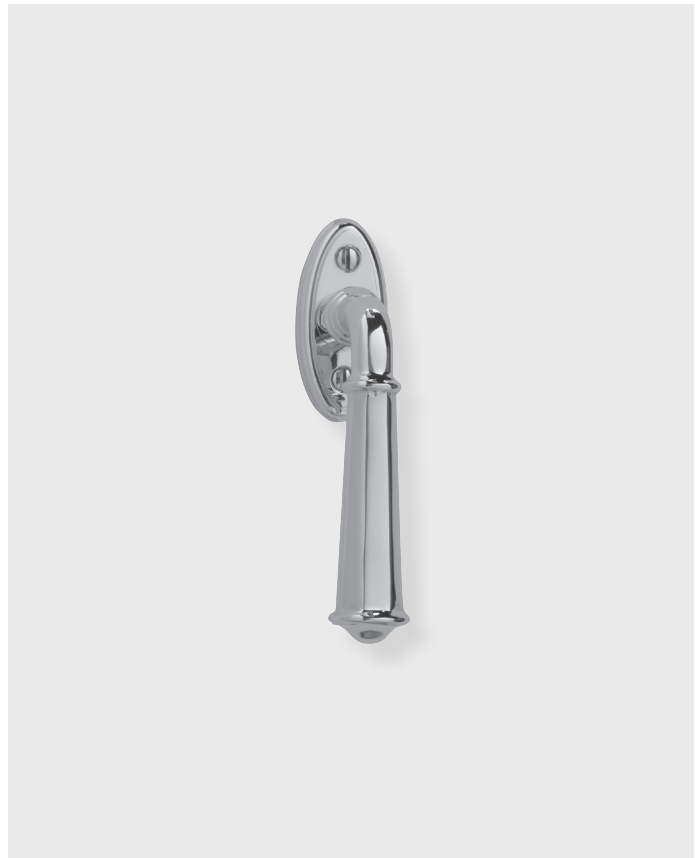

CLASSIC BRASS

JAMESTOWN, NEW YORK

M/P WINDOW OPERATOR

CHAUTAUQUA COLLECTION

M/P WINDOW OPERATOR

APPLICATIONS

13472 Multi Point Window Trim Set

Above sets include 16200 Lever

MATERIALS

Solid Brass

HOW TO ORDER

1. Specify finish.
2. Specify 7mm spindle length from edge of window sash.

REMEMBER

1. 7mm spindle is standard...must supply required projection from underside of escutcheon.
2. 43mm screw center to center - M5 oval slot head screws are standard.
3. Escutcheon width is critical dimension, please verify.
4. Includes detent mechanism.

CHAUTAUQUA | DOOR

SET COMPONENTS

Multi Point Window Trim Set includes one M/P window escutcheon (43mm) with lever attached, detent mechanism, 7mm straight spindle and two M5 screws.

CLASSIC BRASS

JAMESTOWN, NEW YORK