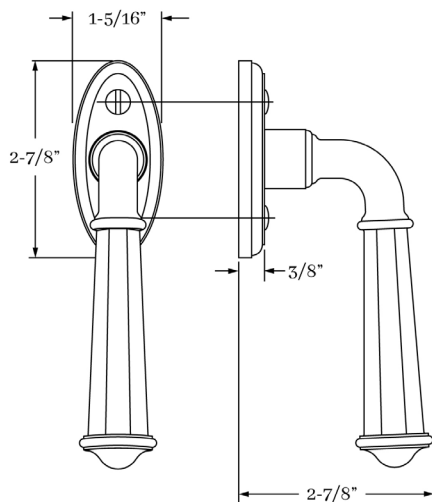

MATERIALS

Solid Brass

HOW TO ORDER

1. Specify finish.
2. Specify 7mm spindle length from edge of window sash.

REMEMBER

1. 7mm spindle is standard...must supply required projection from underside of escutcheon.
2. 43mm screw center to center - M5 oval slot head screws are standard.
3. Escutcheon width is critical dimension, please verify.
4. Includes detent mechanism.

CHAUTAUQUA | DOOR

SET COMPONENTS

Multi Point Window Trim Set includes one M/P window escutcheon (43mm) with lever attached, detent mechanism, 7mm straight spindle and two M5 screws.

CLASSIC BRASS

JAMESTOWN, NEW YORK