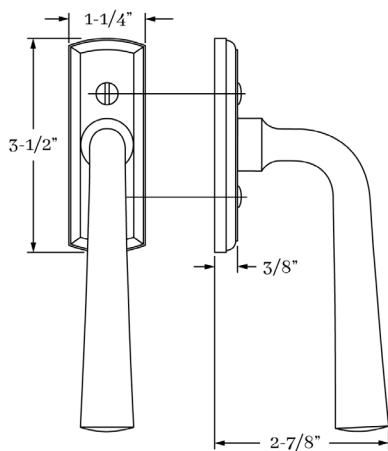

CLASSIC BRASS

JAMESTOWN, NEW YORK