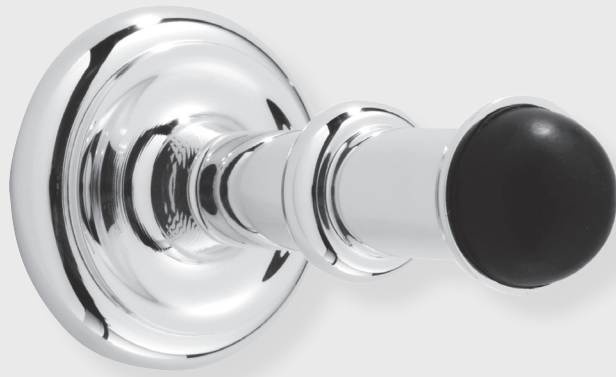

CLASSIC BRASS

JAMESTOWN, NEW YORK

WALL MOUNT DOOR STOP

ACCESSORIES

WALL MOUNT DOOR STOP

APPLICATIONS

9745 Wall Mount Door Stop

PRODUCT DIMENSIONS

3-1/8" x 1-7/8"

MATERIALS

Solid Brass

HOW TO ORDER

1. Specify finish.

REMEMBER

1. Should you require a modified projection on the wall door stop - contact us.

ACCESSORIES | DOOR

LEVEL 2

Antique Burnished Nickel (ABN)
Antique Nickel (AN)
Burnished Nickel (BN)
Matte Black (MB)
Polished Chrome (PC)
Polished Nickel (PN)
Revere Nickel (RN)
Satin Nickel (SN)
Weathered Antique Nickel (WA)
Weathered Copper (WC)
Weathered Nickel (WN)

LEVEL 3

Antique Polished Silver (APS)
Polished Silver (PS)
Satin Silver (SS)

PRICE ON REQUEST

Polished Gold (PG)
Satin Gold (SG)

Custom finishes available on request.