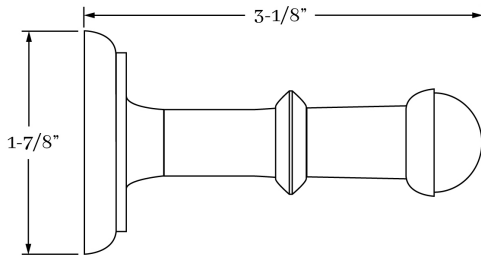

3-1/8" x 1-7/8"

MATERIALS

Solid Brass

HOW TO ORDER

1. Specify finish.

REMEMBER

1. Should you require a modified projection on the wall door stop - contact us.

ACCESSORIES | DOOR