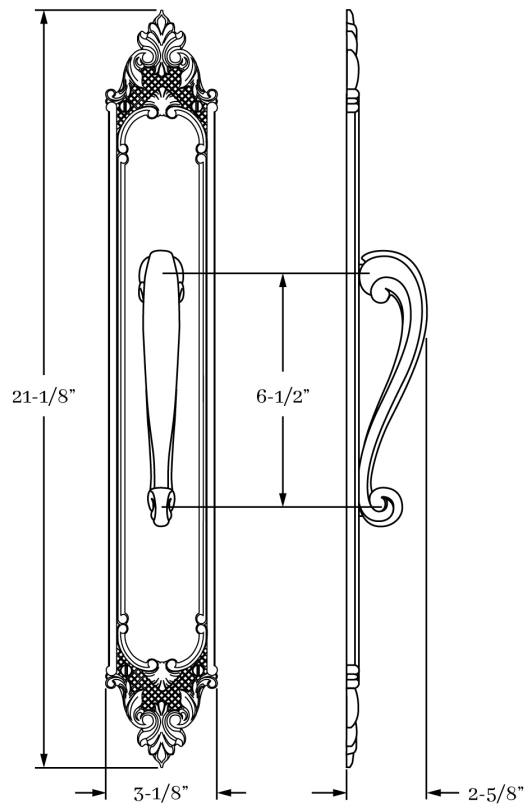

CLASSIC BRASS

JAMESTOWN, NEW YORK

PULL PLATES

HYDE PARK COLLECTION

PULL PLATES

APPLICATIONS

8485 Pull Plate 2-1/2" x 14" (P) 8489

8486 Pull Plate 3-1/8" x 21-1/8" (P) 8489

MATERIALS

Solid Brass

HOW TO ORDER

1. Specify application.
2. Specify finish.
3. Specify door thickness. Standard is 1-3/4".

REMEMBER

1. Back-to-back applications available for pulls and pull plates. Specify #9958 for BTB and #9959 for Single Sided mounting.
2. Custom drilling available.

HYDE PARK | DOOR

SET COMPONENTS

Pull Plate Only includes one pull mounted to plate and mounting hardware.

CLASSIC BRASS

JAMESTOWN, NEW YORK

CLASSIC BRASS

JAMESTOWN, NEW YORK

SIGNATURE FINISHES