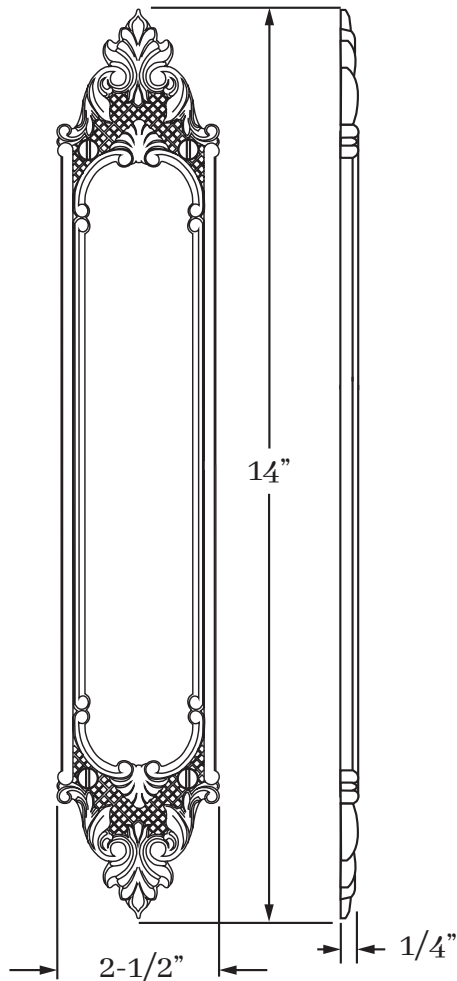

## APPLICATIONS

- 8481 Push Plate 2" x 14"
- 8482 Push Plate 2-1/2" x 14"
- 8483 Push Plate 3-1/8" x 21-1/8"

## MATERIALS

Solid Brass

## HOW TO ORDER

1. Specify application.
2. Specify finish.
3. Specify door thickness. Standard is 1-3/4".

## SET COMPONENTS

Push Plate Only includes one push plate ONLY and mounting hardware.

CLASSIC BRASS  
JAMESTOWN, NEW YORK