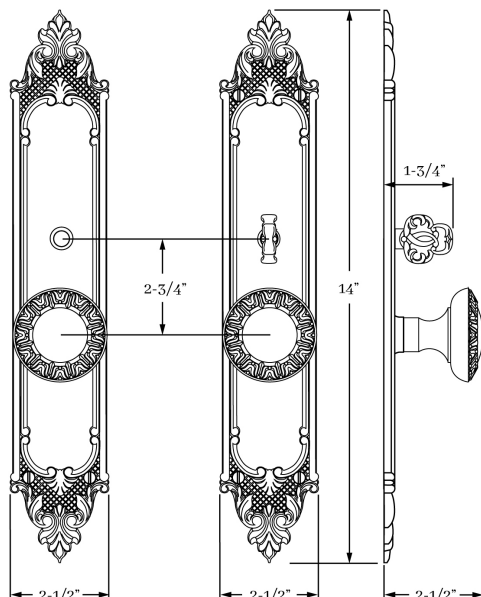

## HOW TO ORDER

1. Specify application.
2. Specify finish. If split finish is required, please indicate exterior/interior.
3. Specify door thickness. Standard thickness is 1-3/4".
4. Specify hand of door - RH/LH.
5. Specify backset.
  - standard is 2-3/8" for tubular.
  - standard is 2-1/2" for mortise.

## REMEMBER

1. All knobs are interchangeable.
2. FULL LIP strikes are standard. Specify SUB "T" strike, if required.
3. Standard backset is 2-3/8" for tubular. If required, specify 2-3/4".
4. Custom drilling available.
5. Combination strike and faceplate available for latch x mortise bolt function.
6. Oval slot head wood screws (4/ea) are standard on the escutcheons.