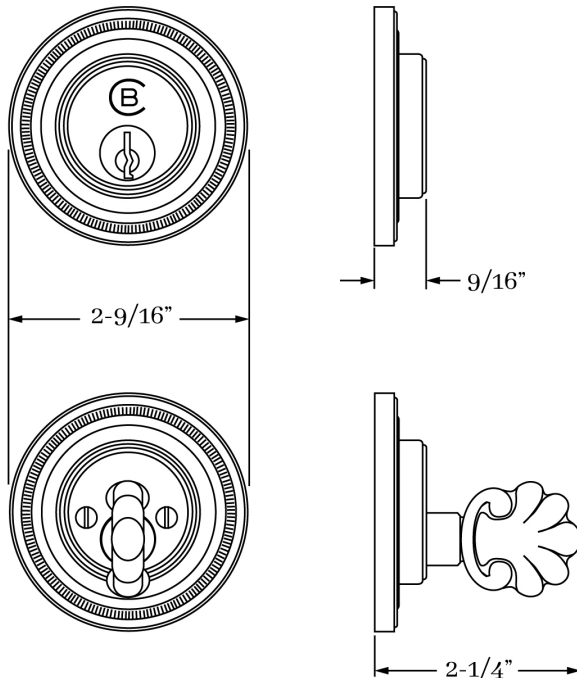

CLASSIC BRASS

JAMESTOWN, NEW YORK