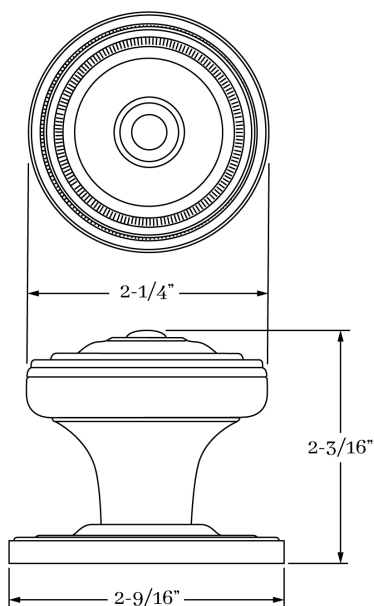

Solid Brass

SPINDLES

8mm SQ (standard)

HOW TO ORDER

1. Specify application.
2. Specify if pre-drilled adapters are required (part #9749).
3. Specify finish. If split finish is required, please indicate exterior/interior.
4. Specify door thickness. Standard thickness is 1-3/8".
5. Specify backset.
 - standard is 2-3/8" for tubular.
 - standard is 2-1/2" for mortise.
6. Specify hand of door - RH/LH for mortise applications.

REMEMBER

1. Specify pre-drilled adapter (#9749) for 2-1/8" pre-drilled doors, which requires the large rose.
2. Consider utilizing an interior mortise lock for quality installations.
3. All knobs and levers are interchangeable.
4. FULL LIP strikes are standard. Specify SUB "T" strike, if required.
5. Standard backset is 2-3/8" for tubular. If required, specify 2-3/4".
6. Lever strength latches will be supplied with all large knobs.

SAVANNAH | DOOR

SET COMPONENTS

Knob Set - PASSAGE includes two rosettes (passage), two knobs, passage latch K x K (2-3/8" backset), full lip strike, latch faceplate, 4" straight spindle (8mm), two rosette mount plates, two rosette mount plate hubs, dust box and mounting hardware. NOTE: if required, order pre-drilled adapter (part #9749) separately.

Knob Set - PRIVACY includes two rosettes (privacy), two knobs, privacy latch K x K (2-3/8" backset), full lip strike, latch faceplate, 4" swivel spindle (8mm), two rosette mount plates, two rosette mount plate hubs, privacy pin, dust box and mounting hardware. NOTE: if required, order pre-drilled adapter (part #9749) separately.