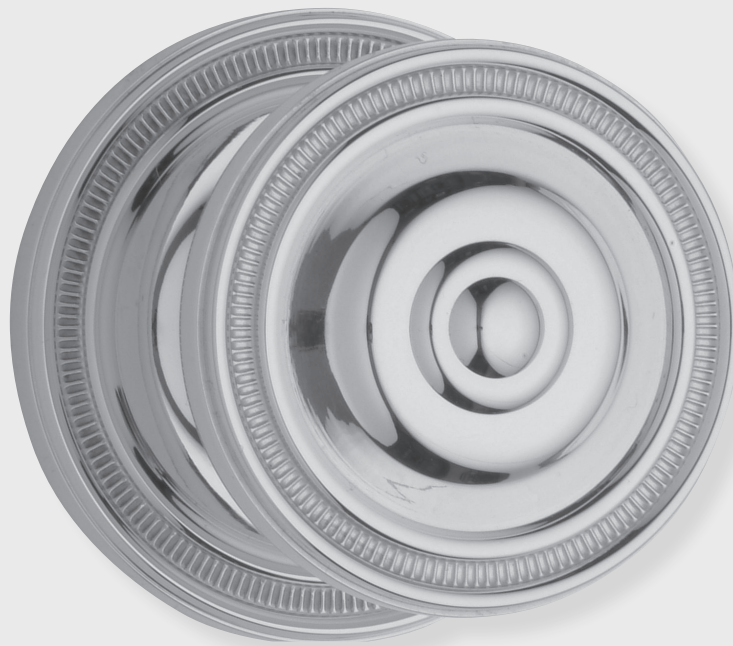

CLASSIC BRASS

JAMESTOWN, NEW YORK

INTERIOR KNOB SETS

SAVANNAH COLLECTION