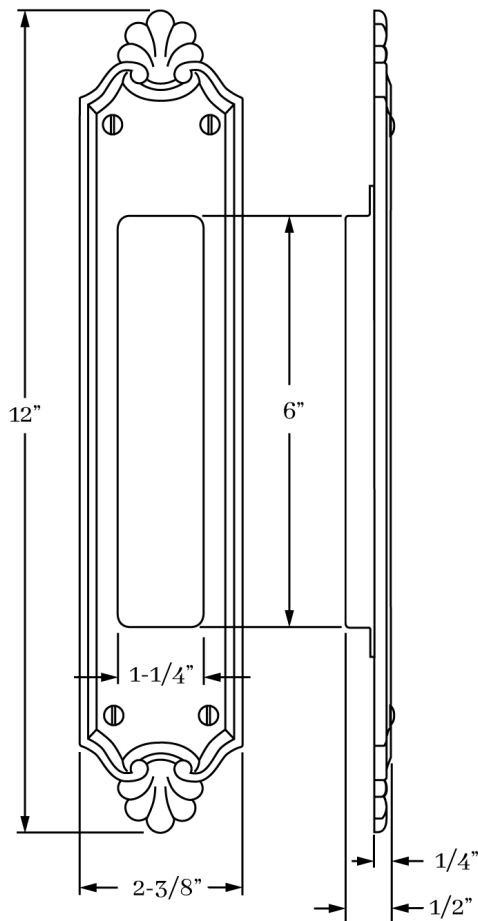

PRODUCT DIMENSIONS

2-3/8" x 12"

MATERIALS

Solid Brass

HOW TO ORDER

1. Specify application.
2. Specify finish.
3. Specify door thickness. Standard is 1-3/4".

REMEMBER

1. Specify application.
2. Verify jamb clearance for escutcheon projection.
3. Edge pulls available - Standard or Mortise.
4. Custom drilling available.
5. Oval slot wood screws (4/ea) are standard on the escutcheons.

SAVANNAH | DOOR

SET COMPONENTS

Flush Pull Only includes one flush pull ONLY and mounting hardware.

Flush Pull Set - PASSAGE w/ 9730 includes two flush pulls, one edge pull and mounting hardware.

Flush Pull Set - PASSAGE w/ Accurate 2000 includes two flush pulls, Accurate 2000 edge pull and mounting hardware.

Flush Pull Set - PRIVACY w/ Accurate 2002 includes exterior flush pull w/ EE trim, interior flush pull w/ turnpiece, Accurate 2002 flush pull mortise lock, strike and mounting hardware.

CLASSIC BRASS

JAMESTOWN, NEW YORK