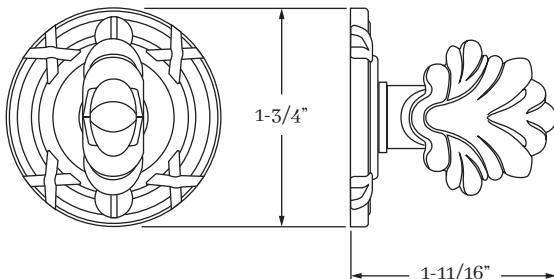

CLASSIC BRASS

JAMESTOWN, NEW YORK