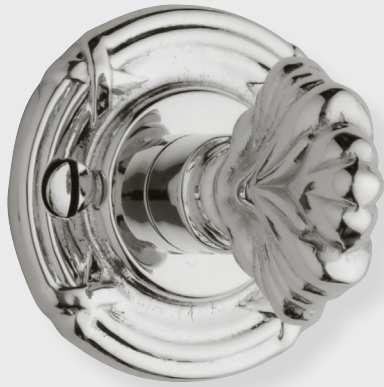

CLASSIC BRASS

JAMESTOWN, NEW YORK

MORTISE BOLTS

ST. GEORGES COLLECTION