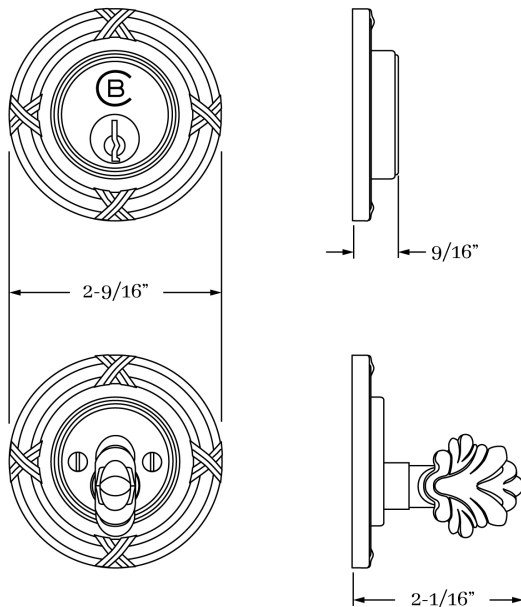

SET COMPONENTS

Auxiliary Deadbolt Set (KEY x TP) includes exterior cylinder collar, auxiliary deadbolt cylinder w/ tailpiece, strike, faceplate, interior cylinder collar, interior turnpiece and plate, and mounting hardware.

Auxiliary Deadbolt Set (KEY x KEY) includes exterior cylinder collar, two auxiliary deadbolt cylinders w/ tailpiece, strike, faceplate, interior cylinder collar and mounting hardware.