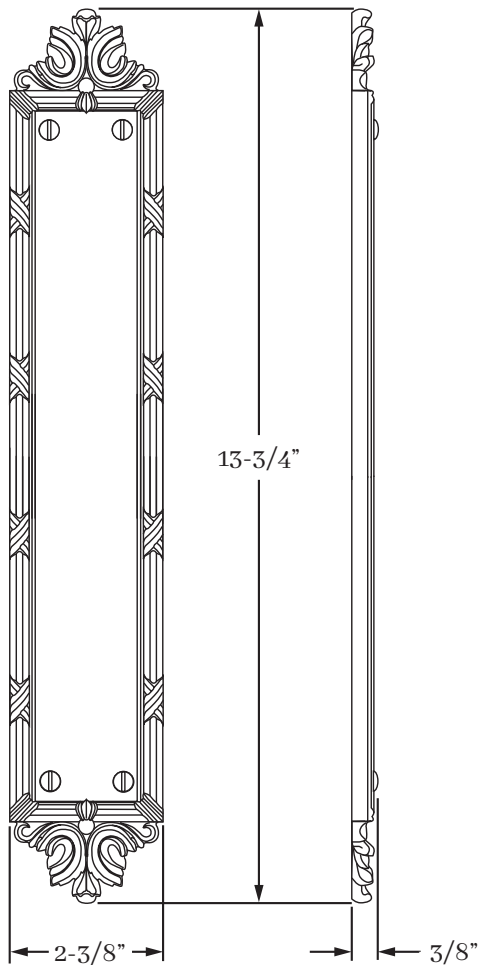

SET COMPONENTS

Push Plate Only includes one push plate ONLY and mounting hardware.

CLASSIC BRASS
JAMESTOWN, NEW YORK