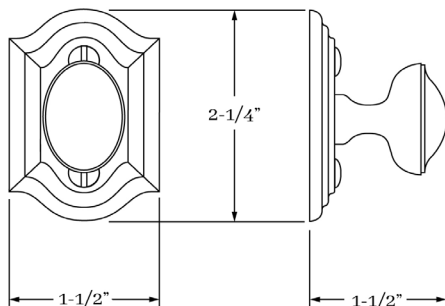

CLASSIC BRASS

JAMESTOWN, NEW YORK