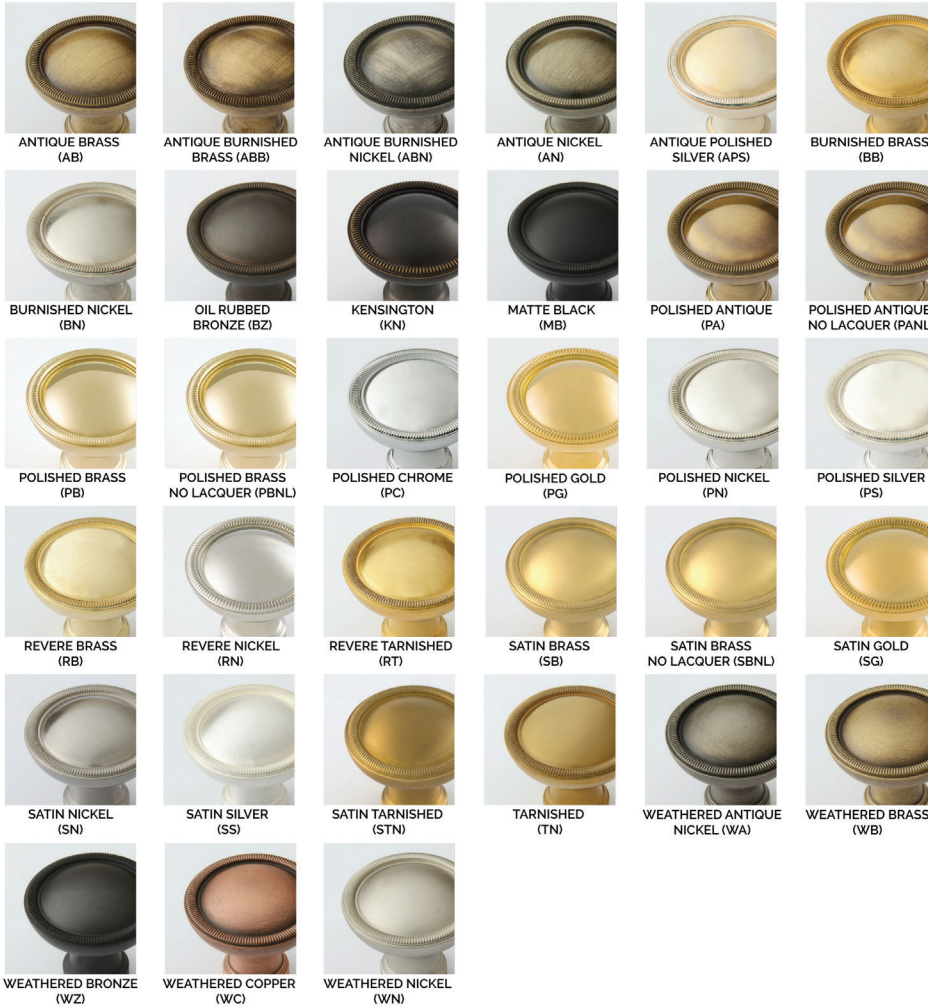

CLASSIC BRASS

JAMESTOWN, NEW YORK

SIGNATURE FINISHES

SOLID BRASS FINISHES

LEVEL 1

- Antique Brass (AB)
- Antique Burnished Brass (ABB)
- Burnished Brass (BB)
- Oil Rubbed Bronze (BZ)
- Kensington (KN)
- Polished Antique (PA)
- Polished Antique — No Lacquer (PANL)
- Polished Brass (PB)
- Polished Brass — No Lacquer (PBNL)
- Revere Brass (RB)
- Revere Tarnished (RT)
- Satin Brass (SB)
- Satin Brass — No Lacquer (SBNL)
- Tarnished (TN)
- Weathered Brass (WB)
- Weathered Bronze (WZ)

LEVEL 2

- Antique Burnished Nickel (ABN)
- Antique Nickel (AN)
- Burnished Nickel (BN)
- Matte Black (MB)
- Polished Chrome (PC)
- Polished Nickel (PN)
- Revere Nickel (RN)
- Satin Nickel (SN)
- Weathered Antique Nickel (WA)
- Weathered Copper (WC)
- Weathered Nickel (WN)

LEVEL 3

- Antique Polished Silver (APS)
- Polished Silver (PS)
- Satin Silver (SS)

PRICE ON REQUEST

- Polished Gold (PG)
- Satin Gold (SG)

Custom finishes available on request.