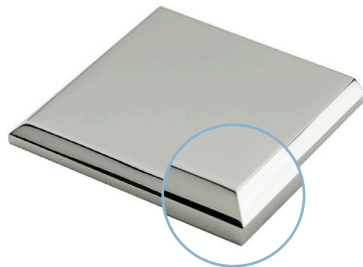

SQUARE ESCUTCHEON
EDGE OPTIONS

TWO STEP EDGE

BEVEL EDGE

SLAB EDGE

HOW TO ORDER

- Specify EDGE DETAIL — ONE STEP edge option is standard. If alternate EDGE DETAIL is required — make sure to specify as SUB (example — SUB BEVEL).

REMEMBER

- Custom escutcheon sizes are available.
- Standard escutcheon thickness is 1/4" — alternate thickness available upon request.
- Contact us to discuss custom edge details or profiles.