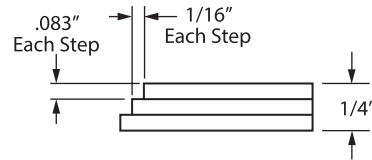

## REMEMBER

1. Doorbell button NOT included.
2. ONE STEP edge profile is standard. Specify TWO STEP, BEVEL or SLAB edge profile if required.

FIFTH AVENUE | DOOR

CLASSIC BRASS

JAMESTOWN, NEW YORK

SQUARE ESCUTCHEON  
EDGE OPTIONS

**ONE STEP EDGE**  
Standard

**TWO STEP EDGE**

**BEVEL EDGE**

**SLAB EDGE**

**HOW TO ORDER**

- Specify EDGE DETAIL — ONE STEP edge option is standard. If alternate EDGE DETAIL is required — make sure to specify as SUB (example — SUB BEVEL).