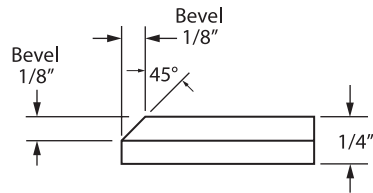

## REMEMBER

1. Doorbell button NOT included.
2. ONE STEP edge profile is standard. Specify TWO STEP, BEVEL or SLAB edge profile if required.

FIFTH AVENUE | DOOR

CLASSIC BRASS

JAMESTOWN, NEW YORK

SQUARE ESCUTCHEON  
EDGE OPTIONS

**ONE STEP EDGE**  
Standard

**TWO STEP EDGE**

**BEVEL EDGE**

**SLAB EDGE**

**HOW TO ORDER**

- Specify EDGE DETAIL — ONE STEP edge option is standard. If alternate EDGE DETAIL is required — make sure to specify as SUB (example — SUB BEVEL).