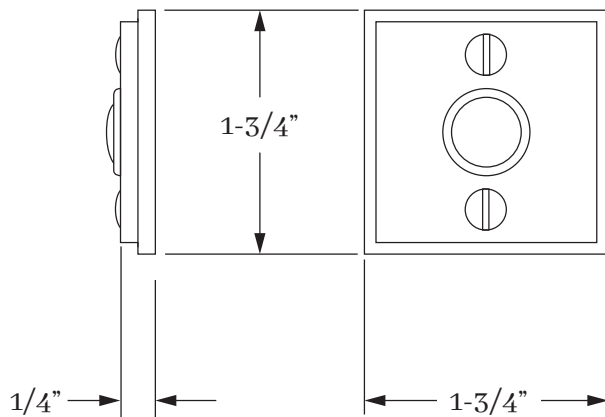

## REMEMBER

1. Doorbell button NOT included.
2. ONE STEP edge profile is standard. Specify TWO STEP, BEVEL or SLAB edge profile if required.

FIFTH AVENUE | DOOR

CLASSIC BRASS

JAMESTOWN, NEW YORK

SQUARE ESCUTCHEON  
EDGE OPTIONS