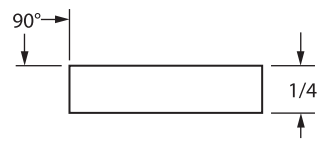

**ONE STEP EDGE**  
Standard

**TWO STEP EDGE**

**BEVEL EDGE**

**SLAB EDGE**

**HOW TO ORDER**

- Specify EDGE DETAIL — ONE STEP edge option is standard. If alternate EDGE DETAIL is required — make sure to specify as SUB (example — SUB BEVEL).

**REMEMBER**

- Custom escutcheon sizes are available.
- Standard escutcheon thickness is 1/4" — alternate thickness available upon request.
- Contact us to discuss custom edge details or profiles.