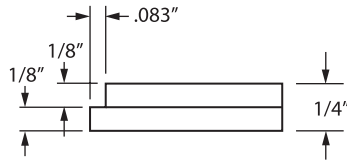

## REMEMBER

1. Doorbell button NOT included.
2. ONE STEP edge profile is standard. Specify TWO STEP, BEVEL or SLAB edge profile if required.

FIFTH AVENUE | DOOR

CLASSIC BRASS

JAMESTOWN, NEW YORK

SQUARE ESCUTCHEON  
EDGE OPTIONS

**ONE STEP EDGE**  
Standard

**TWO STEP EDGE**

**BEVEL EDGE**

**SLAB EDGE**

**HOW TO ORDER**

- Specify EDGE DETAIL — ONE STEP edge option is standard. If alternate EDGE DETAIL is required — make sure to specify as SUB (example — SUB BEVEL).