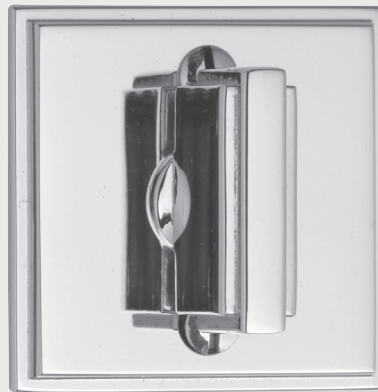

CLASSIC BRASS

JAMESTOWN, NEW YORK

MORTISE BOLTS

FIFTH AVENUE COLLECTION

MORTISE BOLTS

APPLICATIONS

7794 Complete Mortise Bolt Set

7795 Turnpiece and Plate w/ Mortise Bolt

7796 Turnpiece and Plate

MATERIALS

Solid Brass

HOW TO ORDER

1. Specify application.
2. Specify finish. If split finish is required, specify exterior/interior.
3. Specify door thickness. Standard thickness is 1-3/4".
4. Specify backset required. Standard is 2-3/8".

REMEMBER

1. Standard backset is 2-3/8". If required, specify 2-3/4" backset.

FIFTH AVENUE | DOOR

SET COMPONENTS

Complete Mortise Bolt Set includes turnpiece and plate, mortise bolt (2-3/8" backset), strike, faceplate, dust box, EE trim and mounting hardware.

Turnpiece and Plate w/ Mortise Bolt includes turnpiece and plate, mortise bolt (2-3/8" backset), strike, faceplate, dust box and mounting hardware.

Turnpiece and Plate includes turnpiece and plate ONLY and mounting hardware.