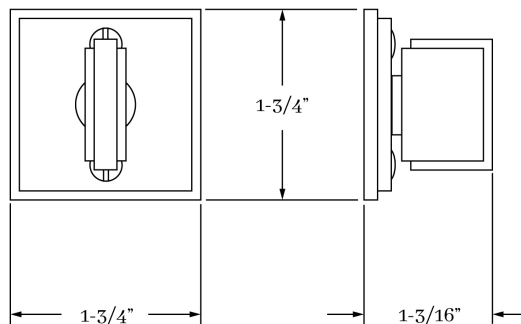

CLASSIC BRASS

JAMESTOWN, NEW YORK