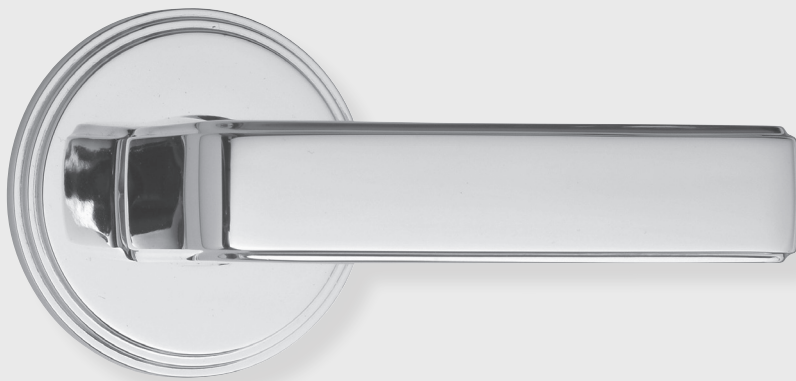

CLASSIC BRASS

JAMESTOWN, NEW YORK

INTERIOR LEVER SETS

FIFTH AVENUE COLLECTION

INTERIOR LEVER SETS

APPLICATIONS

- 7733 Lever Set - PASSAGE
- 7741 Lever Set - PRIVACY
- 7749 Lever Set - FULL DUMMY
- 7757 Lever Set - HALF DUMMY

- 7773 Lever Only 3-13/16"
- 7777 Round Rose Only 2-5/8"

PRODUCT DIMENSIONS

- Lever 3-13/16"
- Rose 2-5/8"

MATERIALS

Solid Brass

SPINDLES

8mm SQ (standard)

HOW TO ORDER

REMEMBER

1. Specify pre-drilled adapter (#9749) for 2-1/8" pre-drilled doors, which requires the large rose.
2. Consider utilizing an interior mortise lock for quality installations.
3. All knobs and levers are interchangeable.
4. FULL LIP strikes are standard. Specify SUB "T" strike, if required.
5. Standard backset is 2-3/8" for tubular. If required, specify 2-3/4".

FIFTH AVENUE | DOOR

SET COMPONENTS

Lever Set - PASSAGE includes two rosettes (passage), two levers, passage latch L x L (2-3/8" backset), full lip strike, latch faceplate, 4" straight spindle (8mm), two rosette mount plates, two rosette mount plate hubs, dust box and mounting hardware. NOTE: if required, order pre-drilled adapter (part #9749) separately.