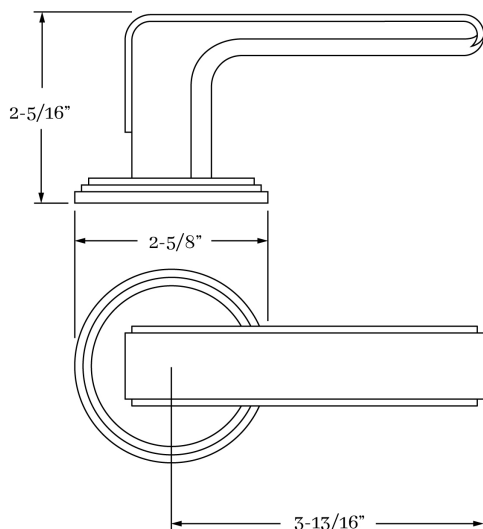

- 7773 Lever Only 3-13/16"
- 7777 Round Rose Only 2-5/8"

PRODUCT DIMENSIONS

- Lever 3-13/16"
- Rose 2-5/8"

MATERIALS

Solid Brass

SPINDLES

8mm SQ (standard)

HOW TO ORDER

1. Specify application.
2. Specify if pre-drilled adapters are required (part #9749).
3. Specify finish. If split finish is required, please indicate exterior/interior.
4. Specify door thickness. Standard thickness is 1-3/8".
5. Specify backset.
 - standard is 2-3/8" for tubular.
 - standard is 2-1/2" for mortise.
6. Specify hand of door - RH/LH for mortise applications.

FIFTH AVENUE | DOOR

SET COMPONENTS

Lever Set - PASSAGE includes two rosettes (passage), two levers, passage latch L x L (2-3/8" backset), full lip strike, latch faceplate, 4" straight spindle (8mm), two rosette mount plates, two rosette mount plate hubs, dust box and mounting hardware. NOTE: if required, order pre-drilled adapter (part #9749) separately.

Lever Set - PRIVACY includes two rosettes (privacy), two levers, privacy latch L x L (2-3/8" backset), full lip strike, latch faceplate, 4" swivel spindle (8mm), two rosette mount plates, two rosette mount plate hubs, privacy pin, dust box and mounting hardware. NOTE: if required, order pre-drilled adapter (part #9749) separately.