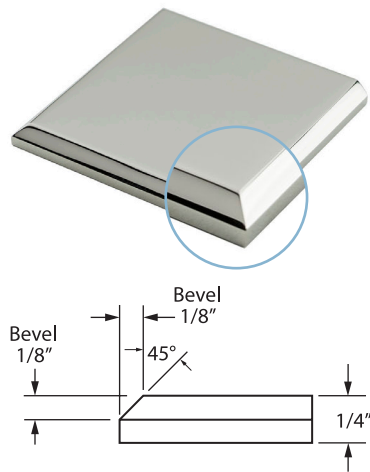

Knob Set - PRIVACY includes two rosettes (privacy), two knobs, privacy latch K x K (2-3/8" backset), full lip strike, latch faceplate, 4" swivel spindle (8mm), two rosette mount plates, two rosette mount plate hubs, privacy pin, dust box and mounting hardware. NOTE: if required, order pre-drilled adapter (part #9749) separately.

Knob Set - FULL DUMMY includes two rosettes, two knobs, 4" straight spindle (8mm), two dummy rosette mount plates, two rosette mount plate hubs and mounting hardware.

Knob Set - HALF DUMMY includes rosette, knob, dummy mount spindle, rosette mount plate hub and mounting hardware.

CLASSIC BRASS

JAMESTOWN, NEW YORK

SQUARE ESCUTCHEON
EDGE OPTIONS

ONE STEP EDGE
Standard

TWO STEP EDGE

BEVEL EDGE

SLAB EDGE

HOW TO ORDER

- Specify edge detail — ONE STEP edge option is standard. If alternate edge detail is required — make sure to specify as SUB (example — SUB BEVEL).

REMEMBER

- Custom escutcheon sizes are available.
- Standard escutcheon thickness is 1/4" — alternate thickness available upon request.
- Contact us to discuss custom edge details or profiles.