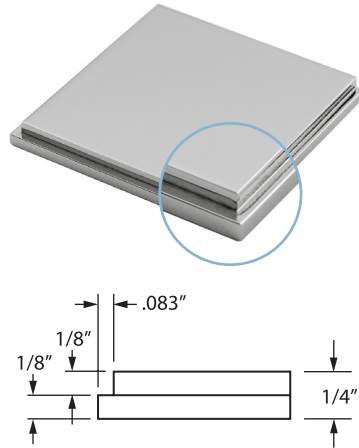

Knob Set - FULL DUMMY includes two rosettes, two knobs, 4" straight spindle (8mm), two dummy rosette mount plates, two rosette mount plate hubs and mounting hardware.

Knob Set - HALF DUMMY includes rosette, knob, dummy mount spindle, rosette mount plate hub and mounting hardware.

CLASSIC BRASS

JAMESTOWN, NEW YORK

SQUARE ESCUTCHEON
EDGE OPTIONS

ONE STEP EDGE
Standard

TWO STEP EDGE

BEVEL EDGE

SLAB EDGE

HOW TO ORDER

- Specify edge detail — ONE STEP edge option is standard. If alternate edge detail is required — make sure to specify as SUB (example — SUB BEVEL).

REMEMBER

- Custom escutcheon sizes are available.
- Standard escutcheon thickness is 1/4" — alternate thickness available upon request.
- Contact us to discuss custom edge details or profiles.