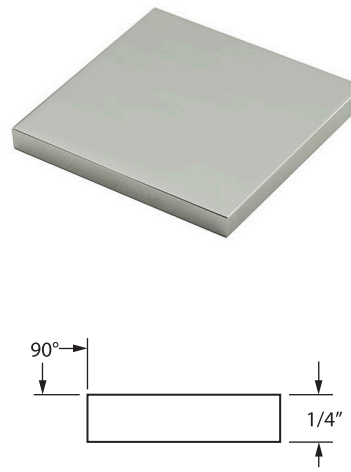

Knob Set - FULL DUMMY includes two rosettes, two knobs, 4" straight spindle (8mm), two dummy rosette mount plates, two rosette mount plate hubs and mounting hardware.

Knob Set - HALF DUMMY includes rosette, knob, dummy mount spindle, rosette mount plate hub and mounting hardware.

CLASSIC BRASS

JAMESTOWN, NEW YORK

SQUARE ESCUTCHEON
EDGE OPTIONS

ONE STEP EDGE
Standard

TWO STEP EDGE

BEVEL EDGE

SLAB EDGE

HOW TO ORDER

- Specify edge detail — ONE STEP edge option is standard. If alternate edge detail is required — make sure to specify as SUB (example — SUB BEVEL).

REMEMBER

- Custom escutcheon sizes are available.
- Standard escutcheon thickness is 1/4" — alternate thickness available upon request.
- Contact us to discuss custom edge details or profiles.