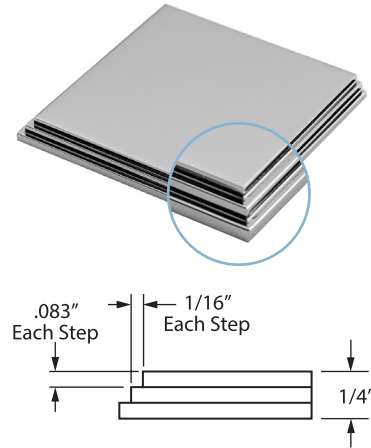

Knob Set - FULL DUMMY includes two rosettes, two knobs, 4" straight spindle (8mm), two dummy rosette mount plates, two rosette mount plate hubs and mounting hardware.

Knob Set - HALF DUMMY includes rosette, knob, dummy mount spindle, rosette mount plate hub and mounting hardware.

CLASSIC BRASS

JAMESTOWN, NEW YORK

SQUARE ESCUTCHEON
EDGE OPTIONS

ONE STEP EDGE
Standard

TWO STEP EDGE

BEVEL EDGE

SLAB EDGE

HOW TO ORDER

- Specify edge detail — ONE STEP edge option is standard. If alternate edge detail is required — make sure to specify as SUB (example — SUB BEVEL).

REMEMBER

- Custom escutcheon sizes are available.
- Standard escutcheon thickness is 1/4" — alternate thickness available upon request.
- Contact us to discuss custom edge details or profiles.