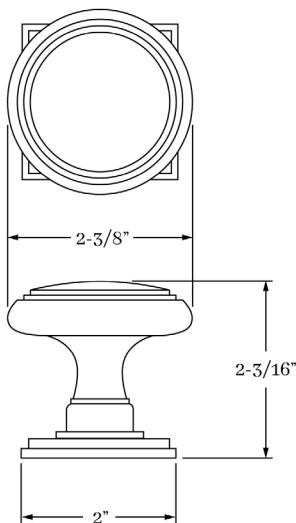

7765 Knob Only 2-3/8"
7778 Square Rose Only 2"

PRODUCT DIMENSIONS

Knob Only 2-3/8"
Rose Only 2"

MATERIALS

Solid Brass

HOW TO ORDER

1. Specify application.
2. Specify if pre-drilled adapters are required (part #9749).
3. Specify finish. If split finish is required, please indicate exterior/interior.
4. Specify door thickness. Standard thickness is 1-3/8".
5. Specify backset.
 - standard is 2-3/8" for tubular.
 - standard is 2-1/2" for mortise.
6. Specify hand of door - RH/LH for mortise applications.

FIFTH AVENUE | DOOR

SET COMPONENTS

Knob Set - PASSAGE includes two rosettes (passage), two knobs, passage latch K x K (2-3/8" backset), full lip strike, latch faceplate, 4" straight spindle (8mm), two rosette mount plates, two rosette mount plate hubs, dust box and mounting hardware. NOTE: if required, order pre-drilled adapter (part #9749) separately.

Knob Set - PRIVACY includes two rosettes (privacy), two knobs, privacy latch K x K (2-3/8" backset), full lip strike, latch faceplate, 4" swivel spindle (8mm), two rosette mount plates, two rosette mount plate hubs, privacy pin, dust box and mounting hardware. NOTE: if required, order pre-drilled adapter (part #9749) separately.

Knob Set - FULL DUMMY includes two rosettes, two knobs, 4" straight spindle (8mm), two dummy rosette mount plates, two rosette mount plate hubs and mounting hardware.

Knob Set - HALF DUMMY includes rosette, knob, dummy mount spindle, rosette mount plate hub and mounting hardware.