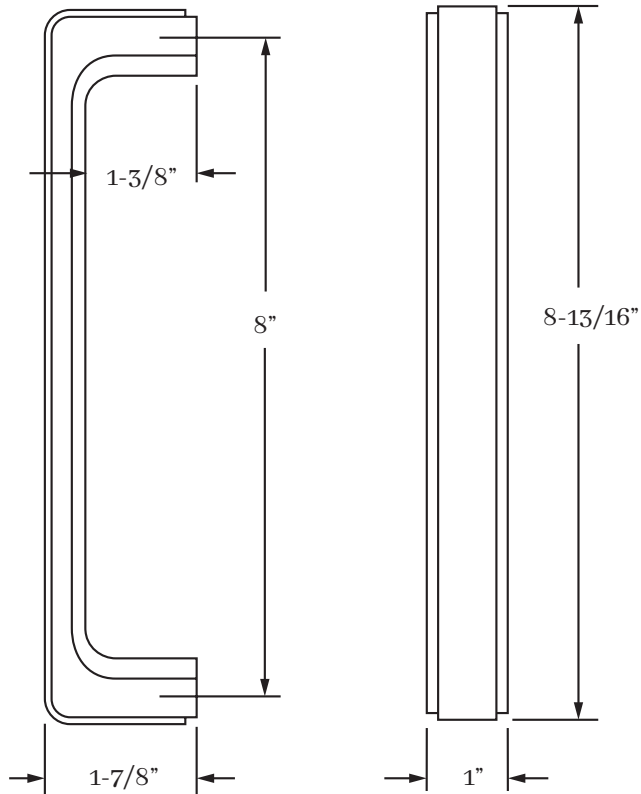

Solid Brass

HOW TO ORDER

1. Specify application.
2. Specify finish.
3. Specify door thickness. Standard is 1-3/4".

REMEMBER

1. Back-to-back applications available for pulls and pull plates. Specify #9958 for BTB and #9959 for Single Sided mounting.

FIFTH AVENUE | DOOR

SET COMPONENTS

Pull Only includes one pull ONLY and mounting hardware.

CLASSIC BRASS

JAMESTOWN, NEW YORK

SIGNATURE FINISHES

SOLID BRASS FINISHES

ANTIQUE BRASS
(AB)