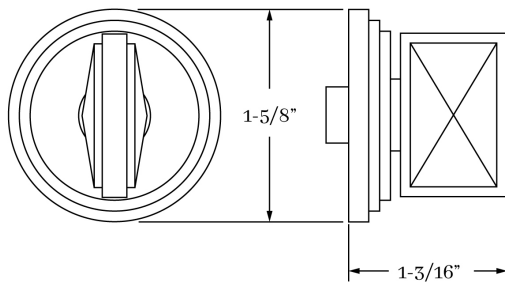

7599 Turnpiece and Plate

MATERIALS

Solid Brass

HOW TO ORDER

1. Specify application.
2. Specify finish. If split finish is required, specify exterior/interior.
3. Specify door thickness. Standard thickness is 1-3/4".
4. Specify backset required. Standard is 2-3/8".

REMEMBER

1. Standard backset is 2-3/8". If required, specify 2-3/4" backset.

FIFTH AVENUE | DOOR

SET COMPONENTS

Complete Mortise Bolt Set includes turnpiece and plate, mortise bolt (2-3/8" backset), strike, faceplate, dust box, EE trim and mounting hardware.

Turnpiece and Plate w/ Mortise Bolt includes turnpiece and plate, mortise bolt (2-3/8" backset), strike, faceplate, dust box and mounting hardware.

Turnpiece and Plate includes turnpiece and plate ONLY and mounting hardware.