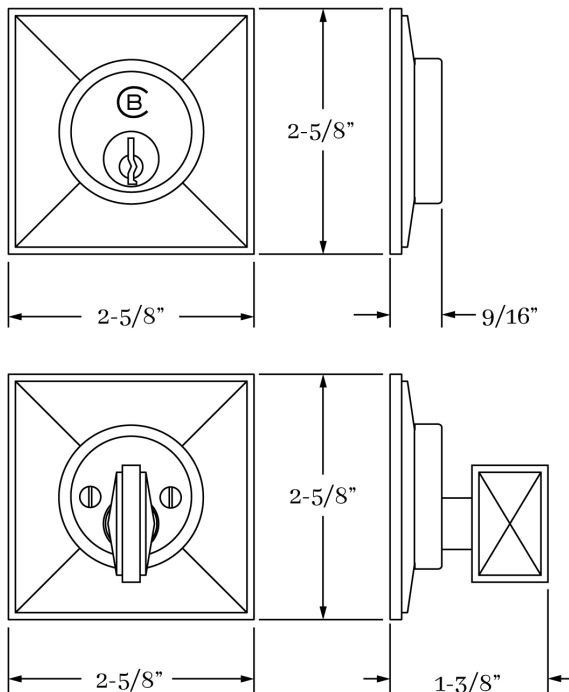

CLASSIC BRASS

JAMESTOWN, NEW YORK