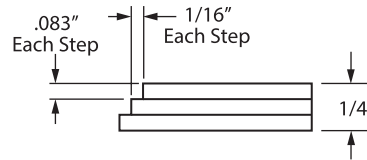

CLASSIC BRASS

JAMESTOWN, NEW YORK

SQUARE ESCUTCHEON  
EDGE OPTIONS

ONE STEP EDGE  
Standard

TWO STEP EDGE

BEVEL EDGE

SLAB EDGE

HOW TO ORDER

- Specify EDGE DETAIL — ONE STEP edge option is standard. If alternate EDGE DETAIL is required — make sure to specify as SUB (example — SUB BEVEL).

REMEMBER

- Custom escutcheon sizes are available.
- Standard escutcheon thickness is 1/4" — alternate thickness available upon request.
- Contact us to discuss custom edge details or profiles.