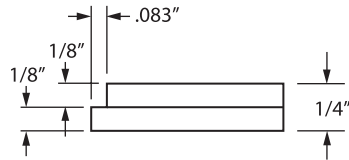

**Lever Set - FULL DUMMY** includes two rosettes, two levers, 4" straight spindle (8mm), two dummy rosette mount plates, two rosette mount plate hubs and mounting hardware.

**Lever Set - HALF DUMMY** includes rosette, lever, dummy mount spindle, rosette mount plate hub and mounting hardware.

CLASSIC BRASS

JAMESTOWN, NEW YORK

SQUARE ESCUTCHEON  
EDGE OPTIONS

ONE STEP EDGE  
Standard

TWO STEP EDGE

BEVEL EDGE

SLAB EDGE

HOW TO ORDER