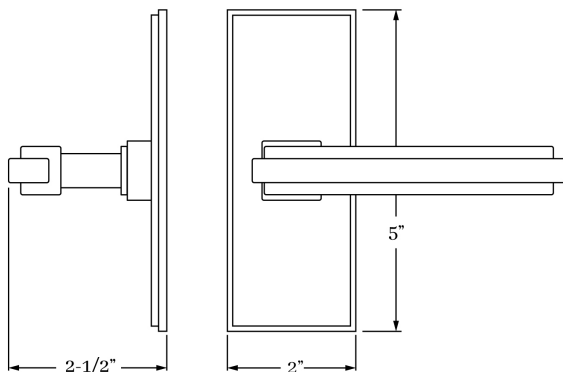

CLASSIC BRASS

JAMESTOWN, NEW YORK