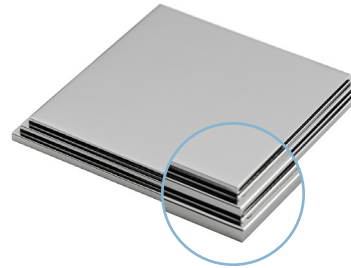

CLASSIC BRASS

JAMESTOWN, NEW YORK

SQUARE ESCUTCHEON  
EDGE OPTIONS

ONE STEP EDGE  
Standard

TWO STEP EDGE

BEVEL EDGE

SLAB EDGE

HOW TO ORDER

- Specify EDGE DETAIL — ONE STEP edge option is standard. If alternate EDGE DETAIL is required — make sure to specify as SUB (example — SUB BEVEL).

REMEMBER

- Custom escutcheon sizes are available.
- Standard escutcheon thickness is 1/4" — alternate thickness available upon request.
- Contact us to discuss custom edge details or profiles.