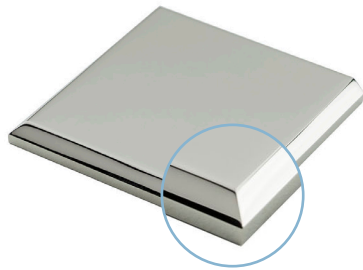

**Lever Set - FULL DUMMY** includes two rosettes, two levers, 4" straight spindle (8mm), two dummy rosette mount plates, two rosette mount plate hubs and mounting hardware.

**Lever Set - HALF DUMMY** includes rosette, lever, dummy mount spindle, rosette mount plate hub and mounting hardware.

CLASSIC BRASS

JAMESTOWN, NEW YORK

SQUARE ESCUTCHEON  
EDGE OPTIONS

ONE STEP EDGE  
Standard

TWO STEP EDGE

BEVEL EDGE

SLAB EDGE

HOW TO ORDER

- Specify EDGE DETAIL — ONE STEP edge option is standard. If alternate EDGE DETAIL is required — make sure to specify as SUB (example — SUB BEVEL).

REMEMBER

- Custom escutcheon sizes are available.
- Standard escutcheon thickness is 1/4" — alternate thickness available upon request.
- Contact us to discuss custom edge details or profiles.