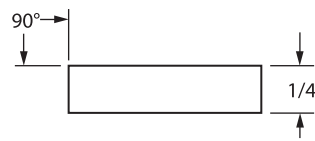

CLASSIC BRASS

JAMESTOWN, NEW YORK

SQUARE ESCUTCHEON  
EDGE OPTIONS

ONE STEP EDGE  
Standard

TWO STEP EDGE

BEVEL EDGE

SLAB EDGE

HOW TO ORDER

- Specify EDGE DETAIL — ONE STEP edge option is standard. If alternate EDGE DETAIL is required — make sure to specify as SUB (example — SUB BEVEL).

REMEMBER

- Custom escutcheon sizes are available.
- Standard escutcheon thickness is 1/4" — alternate thickness available upon request.
- Contact us to discuss custom edge details or profiles.