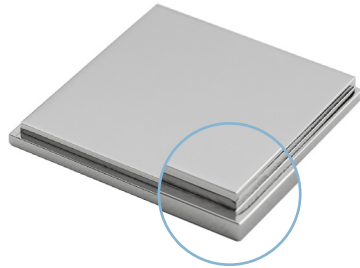

**Lever Set - FULL DUMMY** includes two rosettes, two levers, 4" straight spindle (8mm), two dummy rosette mount plates, two rosette mount plate hubs and mounting hardware.

**Lever Set - HALF DUMMY** includes rosette, lever, dummy mount spindle, rosette mount plate hub and mounting hardware.

CLASSIC BRASS

JAMESTOWN, NEW YORK

SQUARE ESCUTCHEON  
EDGE OPTIONS

ONE STEP EDGE  
Standard

TWO STEP EDGE

BEVEL EDGE

SLAB EDGE

HOW TO ORDER