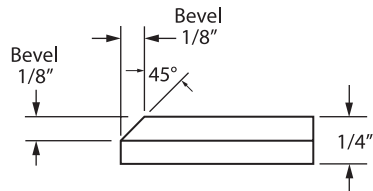

CLASSIC BRASS

JAMESTOWN, NEW YORK

SQUARE ESCUTCHEON  
EDGE OPTIONS

ONE STEP EDGE  
Standard

TWO STEP EDGE

BEVEL EDGE

SLAB EDGE

HOW TO ORDER

- Specify EDGE DETAIL — ONE STEP edge option is standard. If alternate EDGE DETAIL is required — make sure to specify as SUB (example — SUB BEVEL).

REMEMBER

- Custom escutcheon sizes are available.
- Standard escutcheon thickness is 1/4" — alternate thickness available upon request.
- Contact us to discuss custom edge details or profiles.