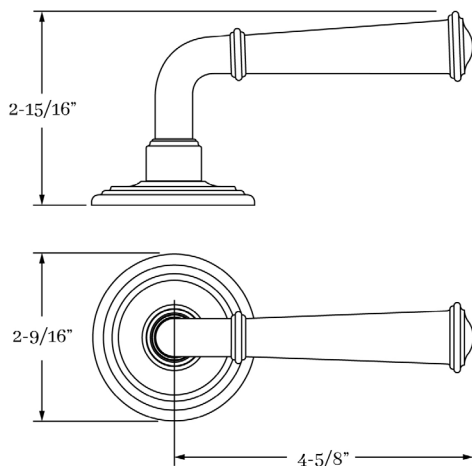

INTERIOR LEVER SETS

APPLICATIONS

7334 Lever Set - PASSAGE

7342 Lever Set - PRIVACY

7350 Lever Set - FULL DUMMY

7358 Lever Set - HALF DUMMY

7374 Lever Only 4-5/8"

7377 Rose Only 2-9/16"

PRODUCT DIMENSIONS

Lever 4-5/8"

Rose 2-9/16"

MATERIALS

Solid Brass

SPINDLES

8mm SQ (standard)

HOW TO ORDER

1. Specify application.
2. Specify if pre-drilled adapters are required (part #9749).
3. Specify finish. If split finish is required, please indicate exterior/interior.
4. Specify door thickness. Standard thickness is 1-3/8".
5. Specify backset.
  - standard is 2-3/8" for tubular.
  - standard is 2-1/2" for mortise.
6. Specify hand of door - RH/LH for mortise applications.

REMEMBER

1. Specify pre-drilled adapter (#9749) for 2-1/8" pre-drilled doors, which requires the large rose.
2. Consider utilizing an interior mortise lock for quality installations.
3. All knobs and levers are interchangeable.
4. FULL LIP strikes are standard. Specify SUB "T" strike, if required.
5. Standard backset is 2-3/8" for tubular. If required, specify 2-3/4".

HUTTER | DOOR

SET COMPONENTS

Lever Set - PASSAGE includes two rosettes (passage), two levers, passage latch L x L (2-3/8" backset), full lip strike, latch faceplate, 4" straight spindle (8mm), two rosette mount plates, two rosette mount plate hubs, dust box and mounting hardware. NOTE: if required, order pre-drilled adapter (part #9749) separately.

Lever Set - PRIVACY includes two rosettes (privacy), two levers, privacy latch L x L (2-3/8" backset), full lip strike, latch faceplate, 4" swivel spindle (8mm), two rosette mount plates, two rosette mount plate hubs, privacy pin, dust box and mounting hardware. NOTE: if required, order pre-drilled adapter (part #9749) separately.

Lever Set - FULL DUMMY includes two rosettes, two levers, 4" straight spindle (8mm), two dummy rosette mount plates, two rosette mount plate hubs and mounting hardware.

Lever Set - HALF DUMMY includes rosette, lever, dummy mount spindle, rosette mount plate hub and mounting hardware.

CLASSIC BRASS

JAMESTOWN, NEW YORK