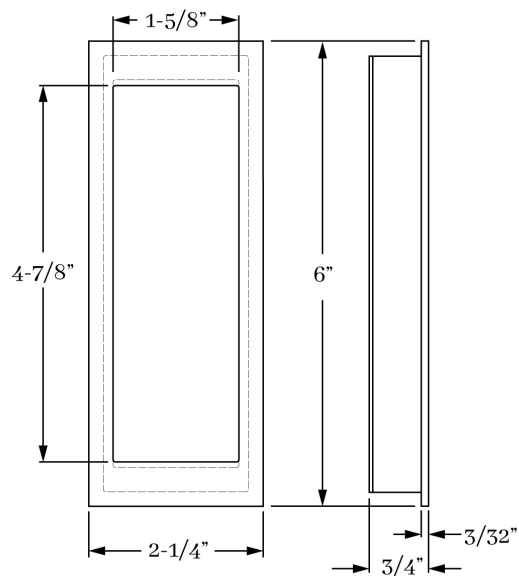

CLASSIC BRASS

JAMESTOWN, NEW YORK