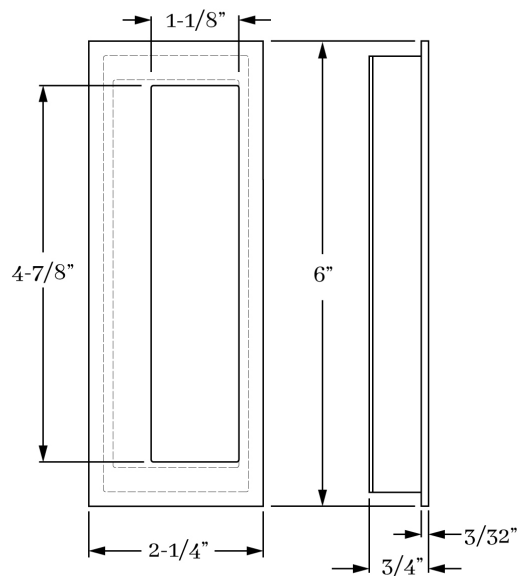

FLUSH PULL

APPLICATIONS

18500 Offset Flush Pull - PASSAGE

PRODUCT DIMENSIONS

2-1/4" x 6"

MATERIALS

Solid Brass

HOW TO ORDER

1. Specify application.
2. Specify finish.
3. Specify door thickness. Standard is 1-3/4".

REMEMBER

1. Verify jamb clearance for flush pull projection.
2. Edge pulls available - Standard or Mortise.
3. Flush pull locks and edge pulls must be ordered separately.

SET COMPONENTS

Flush Pull Only includes one flush pull ONLY and mounting hardware.