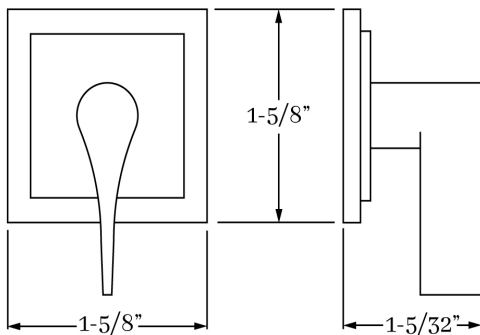

CLASSIC BRASS

JAMESTOWN, NEW YORK