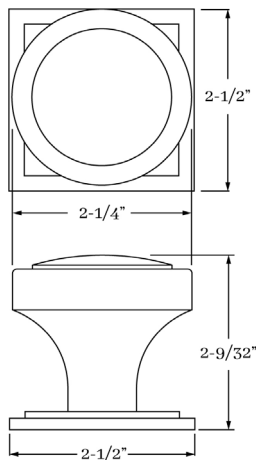

- 17610 Knob Only 2-1/4"
- 17676 Square Rose Only 2"
- 17677 Square Rose Only 2-1/2"

MATERIALS

Solid Brass

HOW TO ORDER

1. Specify application.
2. Specify if pre-drilled adapters are required (part #9749).
3. Specify finish. If split finish is required, please indicate exterior/interior.
4. Specify door thickness. Standard thickness is 1-3/8".
5. Specify backset.
 - standard is 2-3/8" for tubular.
 - standard is 2-1/2" for mortise.
6. Specify hand of door - RH/LH for mortise applications.

SHORE | DOOR

SET COMPONENTS

Knob Set - PASSAGE includes two rosettes (passage), two knobs, passage latch K x K (2-3/8" backset), full lip strike, latch faceplate, 4" straight spindle (8mm), two rosette mount plates, two rosette mount plate hubs, dust box and mounting hardware. NOTE: if required, order pre-drilled adapter (part #9749) separately.

Knob Set - PRIVACY includes two rosettes (privacy), two knobs, privacy latch K x K (2-3/8" backset), full lip strike, latch faceplate, 4" swivel spindle (8mm), two rosette mount plates, two rosette mount plate hubs, privacy pin, dust box and mounting hardware. NOTE: if required, order pre-drilled adapter (part #9749) separately.

Knob Set - FULL DUMMY includes two rosettes, two knobs, 4" straight spindle (8mm), two dummy rosette mount plates, two rosette mount plate hubs and mounting hardware.

Knob Set - HALF DUMMY includes rosette, knob, dummy mount spindle, rosette mount plate hub and mounting hardware.