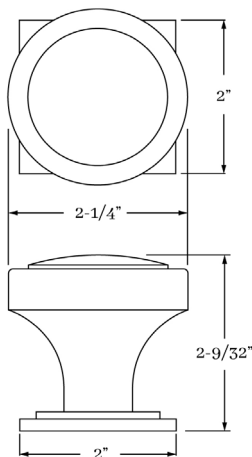

INTERIOR KNOB SETS

2" ROSE SETS

- 17612 Knob Set - PASSAGE
- 17613 Knob Set - PRIVACY
- 17614 Knob Set - SECTIONAL PRIVACY
- 17615 Knob Set - FULL DUMMY
- 17616 Knob Set - HALF DUMMY

- 17617 Knob Mortise Set - PASSAGE
- 17618 Knob Mortise Set - PRIVACY

2-1/2" ROSE SETS

- 17622 Knob Set - PASSAGE
- 17623 Knob Set - PRIVACY
- 17624 Knob Set - SECTIONAL PRIVACY
- 17625 Knob Set - FULL DUMMY
- 17626 Knob Set - HALF DUMMY

- 17610 Knob Only 2-1/4"
- 17676 Square Rose Only 2"
- 17677 Square Rose Only 2-1/2"

MATERIALS

Solid Brass

HOW TO ORDER

1. Specify application.
2. Specify if pre-drilled adapters are required (part #9749).
3. Specify finish. If split finish is required, please indicate exterior/interior.
4. Specify door thickness. Standard thickness is 1-3/8".
5. Specify backset.
  - standard is 2-3/8" for tubular.
  - standard is 2-1/2" for mortise.
6. Specify hand of door - RH/LH for mortise applications.

REMEMBER

1. Specify pre-drilled adapter (#9749) for 2-1/8" pre-drilled doors, which requires the large rose.
2. Specify interior mortise lock for quality installations.
3. All knobs and levers are interchangeable.
4. FULL LIP strikes are standard. Specify SUB "T" strike, if required.
5. A door thickness greater than 1-3/4" will require a #9900 thick door kit for mortise application.
6. Combination strike and faceplate available for sectional tubular privacy function.

SHORE | DOOR

SET COMPONENTS

Knob Set - PASSAGE includes two rosettes (passage), two knobs, passage latch K x K (2-3/8" backset), full lip strike, latch faceplate, 4" straight spindle (8mm), two rosette mount plates, two rosette mount plate hubs, dust box and mounting hardware. NOTE: if required, order pre-drilled adapter (part #9749) separately.

Knob Set - PRIVACY includes two rosettes (privacy), two knobs, privacy latch K x K (2-3/8" backset), full lip strike, latch faceplate, 4" swivel spindle (8mm), two rosette mount plates, two rosette mount plate hubs, privacy pin, dust box and mounting hardware. NOTE: if required, order pre-drilled adapter (part #9749) separately.

Knob Set - FULL DUMMY includes two rosettes, two knobs, 4" straight spindle (8mm), two dummy rosette mount plates, two rosette mount plate hubs and mounting hardware.

Knob Set - HALF DUMMY includes rosette, knob, dummy mount spindle, rosette mount plate hub and mounting hardware.

Knob Mortise Set - PASSAGE includes two rosettes, two knobs, 4" straight spindle (8mm), Accurate 9825 K x K interior mortise lock (2-1/2" backset), strike, faceplate, dust box and mounting hardware.

Knob Mortise Set - PRIVACY includes two rosettes, two knobs, turnpiece and backplate, emergency egress trim, 4" straight spindle (8mm), Accurate 9839 K x K interior mortise lock (2-1/2" backset), strike, faceplate, dust box and mounting hardware.

CLASSIC BRASS

JAMESTOWN, NEW YORK