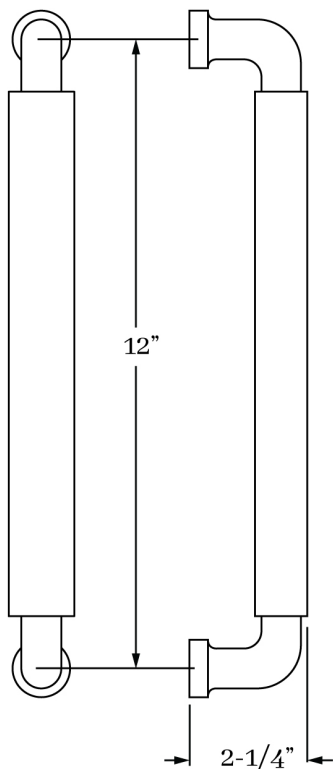

## REMEMBER

1. Back-to-back applications available for pulls and pull plates. Specify #9958 for BTB and #9959 for Single Sided mounting.

SHORE | DOOR

## SET COMPONENTS

**Pull Only** includes one pull **ONLY** and mounting hardware.

CLASSIC BRASS

JAMESTOWN, NEW YORK