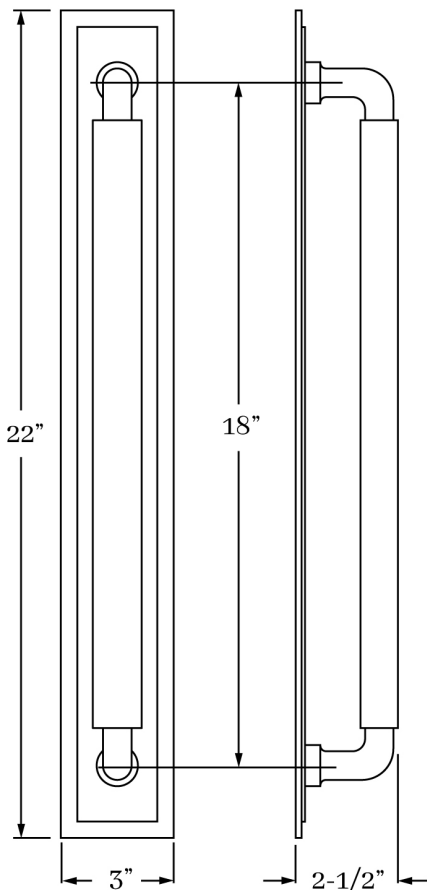

CLASSIC BRASS

JAMESTOWN, NEW YORK

PULL PLATES

SHORE COLLECTION

PULL PLATES

APPLICATIONS

17583 Pull Plate 3" x 22" (P) 17589

MATERIALS

Solid Brass

HOW TO ORDER

1. Specify application.
2. Specify finish.
3. Specify door thickness. Standard is 1-3/4".

REMEMBER

1. Back-to-back applications available for pulls and pull plates. Specify #9958 for BTB and #9959 for Single Sided mounting.
2. Custom escutcheon sizes and drilling available.

SHORE | DOOR

SET COMPONENTS

Pull Plate Only includes one pull mounted to plate and mounting hardware.

CLASSIC BRASS
JAMESTOWN, NEW YORK

CLASSIC BRASS

JAMESTOWN, NEW YORK

SIGNATURE FINISHES

SOLID BRASS FINISHES