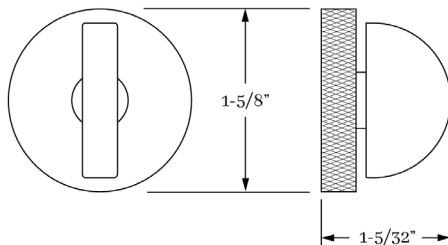

PRODUCT DIMENSIONS

1-5/8"

MATERIALS

Solid Brass

HOW TO ORDER

1. Specify application.
2. Specify finish. If split finish is required, specify exterior/interior.
3. Specify door thickness. Standard thickness is 1-3/4".
4. Specify backset required. Standard is 2-3/8".

REMEMBER

1. Standard backset is 2-3/8". If required, specify 2-3/4" backset.

APRÈS | DOOR

SET COMPONENTS

Complete Mortise Bolt Set includes turnpiece and plate, mortise bolt (2-3/8" backset), strike, faceplate, dust box, EE trim and mounting hardware.

Turnpiece and Plate w/ Mortise Bolt includes turnpiece and plate, mortise bolt (2-3/8" backset), strike, faceplate, dust box and mounting hardware.

Turnpiece and Plate includes turnpiece and plate ONLY and mounting hardware.