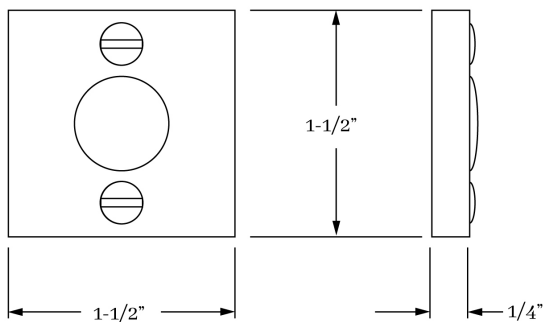

CLASSIC BRASS

JAMESTOWN, NEW YORK