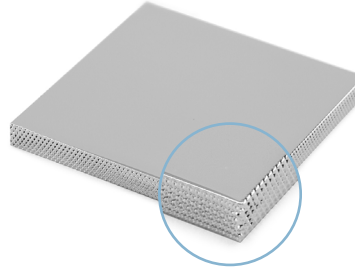

## REMEMBER

1. Doorbell button NOT included.
2. SLAB edge is standard. Specify COIN or CROSS HATCH edge detail if required.

APRÈS | DOOR

CLASSIC BRASS

JAMESTOWN, NEW YORK

SQUARE ESCUTCHEON  
EDGE OPTIONS

SLAB EDGE  
Standard

SLAB CROSS HATCH EDGE

SLAB COIN EDGE

HOW TO ORDER

- Specify EDGE DETAIL – SLAB edge option is standard. If alternate EDGE DETAIL is required – make sure to specify as SUB (example – SUB COIN).
- If necessary, calculate the appropriate upcharge **per lineal inch** for COIN or CROSS HATCH (see retail price list).