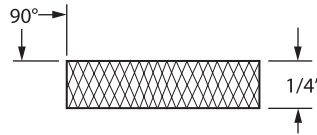

## REMEMBER

1. Doorbell button NOT included.
2. SLAB edge is standard. Specify COIN or CROSS HATCH edge detail if required.

APRÈS | DOOR

CLASSIC BRASS

JAMESTOWN, NEW YORK

SQUARE ESCUTCHEON  
EDGE OPTIONS

SLAB EDGE  
Standard

SLAB CROSS HATCH EDGE

SLAB COIN EDGE

HOW TO ORDER

- Specify EDGE DETAIL – SLAB edge option is standard. If alternate EDGE DETAIL is required – make sure to specify as SUB (example – SUB COIN).
- If necessary, calculate the appropriate upcharge **per lineal inch** for COIN or CROSS HATCH (see retail price list).