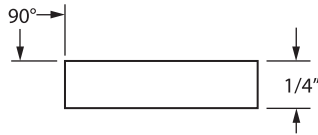

## REMEMBER

1. Doorbell button NOT included.
2. SLAB edge is standard. Specify COIN or CROSS HATCH edge detail if required.

APRÈS | DOOR

CLASSIC BRASS

JAMESTOWN, NEW YORK

SQUARE ESCUTCHEON  
EDGE OPTIONS

SLAB EDGE  
Standard

SLAB CROSS HATCH EDGE

SLAB COIN EDGE

HOW TO ORDER

- Specify EDGE DETAIL – SLAB edge option is standard. If alternate EDGE DETAIL is required – make sure to specify as SUB (example – SUB COIN).
- If necessary, calculate the appropriate upcharge **per lineal inch** for COIN or CROSS HATCH (see retail price list).