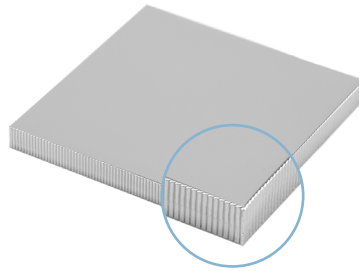

## REMEMBER

1. Doorbell button NOT included.
2. SLAB edge is standard. Specify COIN or CROSS HATCH edge detail if required.

APRÈS | DOOR

CLASSIC BRASS

JAMESTOWN, NEW YORK

SQUARE ESCUTCHEON  
EDGE OPTIONS

SLAB EDGE  
Standard

SLAB CROSS HATCH EDGE

SLAB COIN EDGE

HOW TO ORDER

- Specify EDGE DETAIL – SLAB edge option is standard. If alternate EDGE DETAIL is required – make sure to specify as SUB (example – SUB COIN).
- If necessary, calculate the appropriate upcharge **per lineal inch** for COIN or CROSS HATCH (see retail price list).