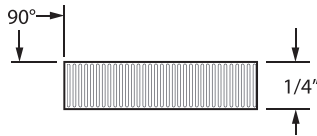

## REMEMBER

1. Doorbell button NOT included.
2. SLAB edge is standard. Specify COIN or CROSS HATCH edge detail if required.

APRÈS | DOOR

CLASSIC BRASS

JAMESTOWN, NEW YORK

SQUARE ESCUTCHEON  
EDGE OPTIONS

SLAB EDGE  
Standard

SLAB CROSS HATCH EDGE

SLAB COIN EDGE

HOW TO ORDER

- Specify EDGE DETAIL – SLAB edge option is standard. If alternate EDGE DETAIL is required – make sure to specify as SUB (example – SUB COIN).
- If necessary, calculate the appropriate upcharge **per lineal inch** for COIN or CROSS HATCH (see retail price list).