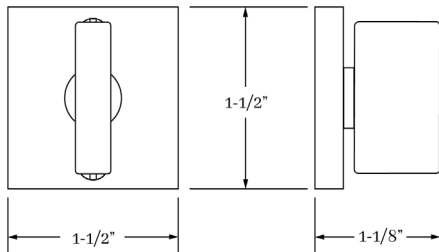

CLASSIC BRASS

JAMESTOWN, NEW YORK