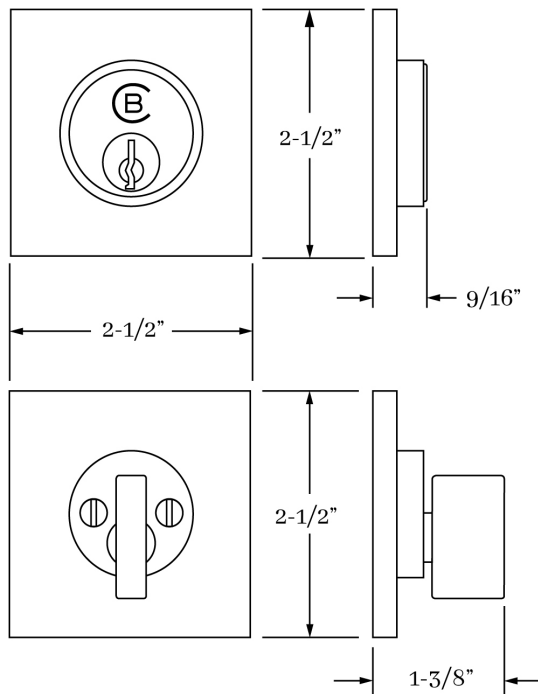

MATERIALS

Solid Brass

HOW TO ORDER

1. Specify application and collar size.
2. Specify finish. If split finish is required, please indicate exterior/interior.
3. Specify door thickness. Standard thickness is 1-3/4".
4. Specify backset. Standard is 2-3/8".

REMEMBER

1. Should you require key alike, please specify.
2. Standard backset is 2-3/8". If required, specify 2-3/4".

APRÈS | DOOR

SET COMPONENTS

Auxiliary Deadbolt Set (KEY x TP) includes exterior cylinder collar, auxiliary deadbolt cylinder w/ tailpiece, strike, faceplate, interior cylinder collar, interior turnpiece and plate, and mounting hardware.

Auxiliary Deadbolt Set (KEY x KEY) includes exterior cylinder collar, two auxiliary deadbolt cylinders w/ tailpiece, strike, faceplate, interior cylinder collar and mounting hardware.

CLASSIC BRASS

JAMESTOWN, NEW YORK