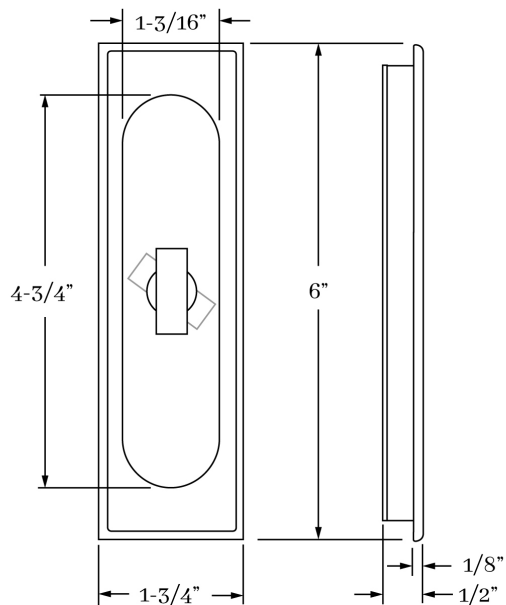

FLUSH PULL

APPLICATIONS

9712 Flush Pull w/ Turnpiece

PRODUCT DIMENSIONS

1-3/4" x 6"

MATERIALS

Solid Brass

HOW TO ORDER

1. Specify application.
2. Specify finish.
3. Specify door thickness. Standard is 1-3/4".

REMEMBER

1. Verify jamb clearance for flush pull projection.
2. Edge pulls available - Standard or Mortise.
3. Flush pull locks and edge pulls must be ordered separately.

SET COMPONENTS

Flush Pull Only includes one flush pull ONLY and mounting hardware.